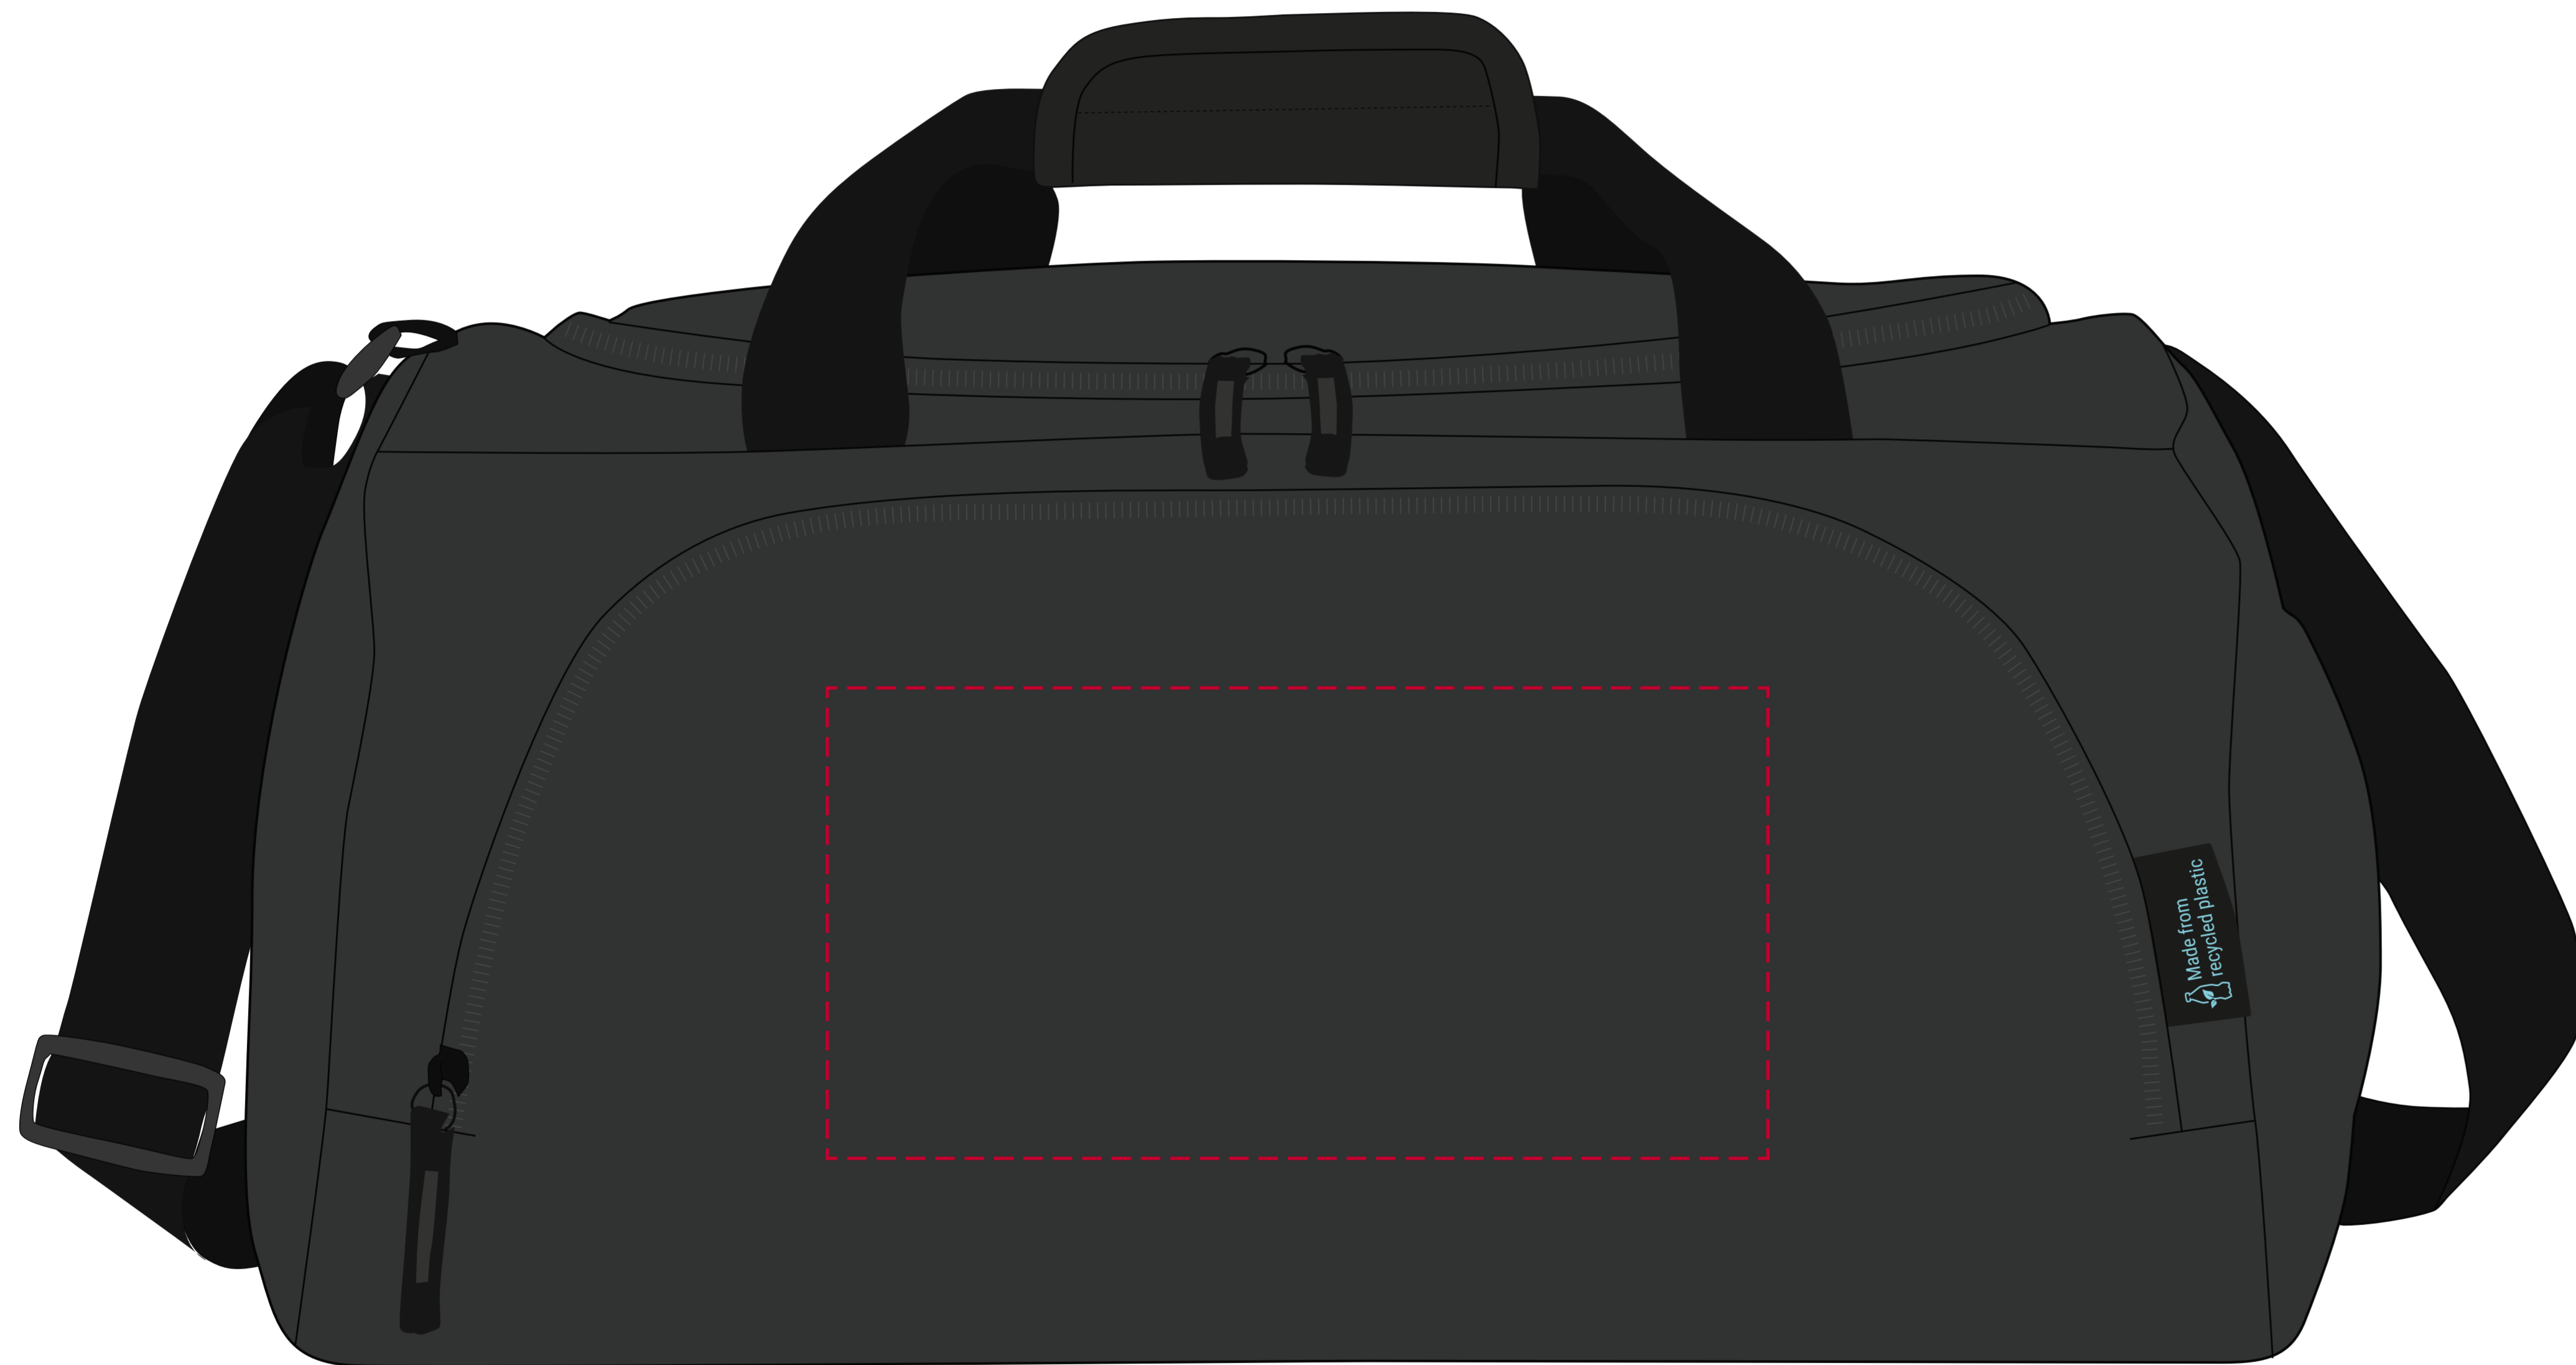

YOUR VISUAL PROOF

Scale 100% Print area 200 x 100 mm Logo size xx x xx mm

Order Reference xxxxxx
Date created xx/xx/xx
Created by xx

Product 246491
Colour Black
Branding Spot Colour / Full Colour

PANTONE® Colours