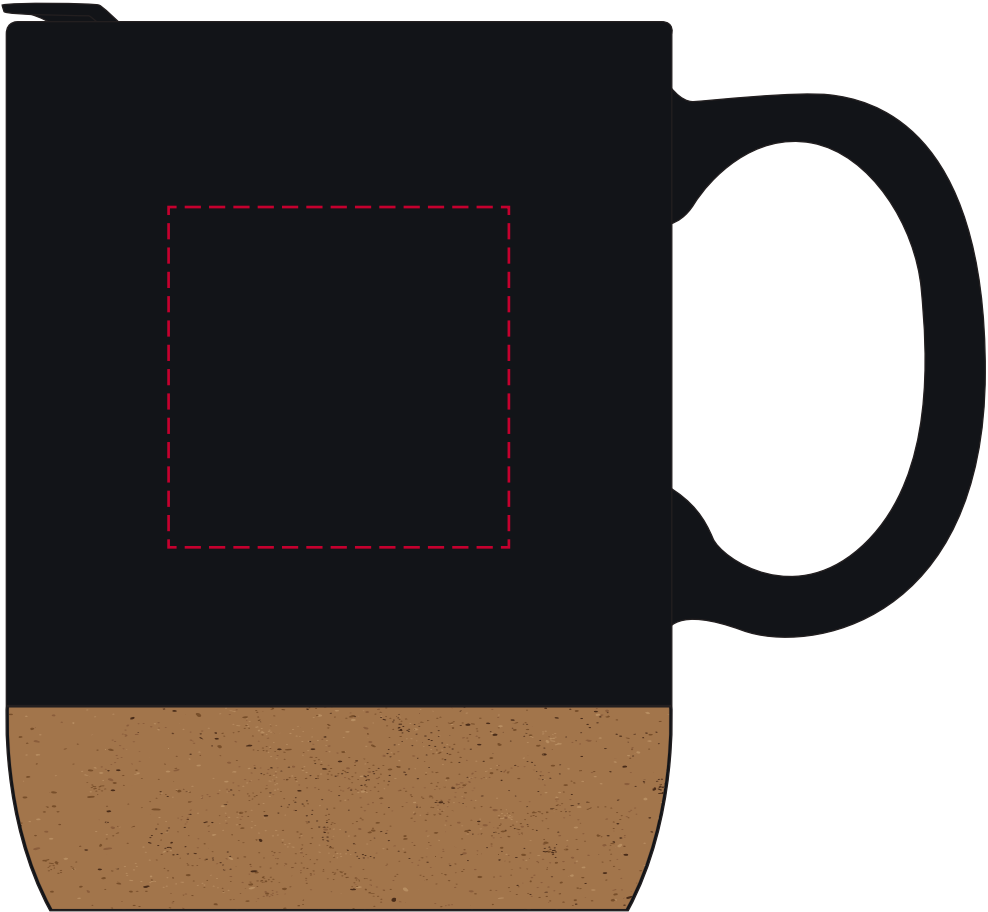

Colour	Natural
Print area	149 x 105 mm
Logo size	xx x xxmm
Gift Box Branding	Full Colour

Artwork Advisories

Full colour printed colours may differ when printed to the final product.

Visual scale 100%.

YOUR VISUAL PROOF (3 of 6)

Order Reference xxxxxx
Date created xx/xx/xx
Created by xx

Colour Black / Cork
Print area 45 x 45 mm
Logo size xx x xxmm
Branding Spot Colour (2 col. max)

PANTONE® Colours

Artwork Advisories

Visual scale 100%.

YOUR VISUAL PROOF (4 of 6)

Order Reference xxxxxx
Date created xx/xx/xx
Created by xx

Colour Natural
Print area 80 x 125 mm (Notebook)
45 x 7 mm (Pen)
Logo size xx x xxmm
Notebook Branding Spot Colour (3 col. max)
Pen Branding Spot Colour (1 col. max)

PANTONE® Colours

Artwork Advisories

YOUR VISUAL PROOF (6 of 6)

Order Reference xxxxxx
Date created xx/xx/xx
Created by xx

Colour Natural
Print area 60 x 60 mm
Logo size xx x xxmm
Branding Spot Colour (3 col. max)