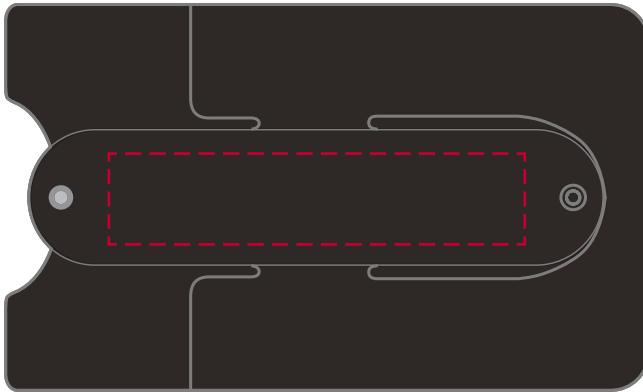

YOUR VISUAL PROOF

Scale 100% Print area 55 x 12 mm Logo size xx x xxmm

Order Reference xxxxxx
Date created xx/xx/xx
Created by xx

Product 246593
Colour Black
Branding Spot Colour

PANTONE® Colours

Artwork Advisories