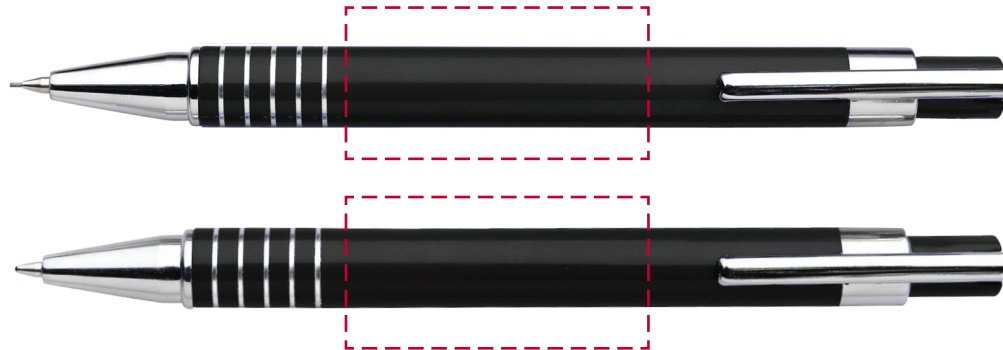

YOUR VISUAL PROOF

Order Reference xxxxxx
Date created xx/xx/xx
Created by xx

Product 246611
Colour Black
Branding Spot colour

PANTONE® Colours

Artwork Advisories

It is the customer's responsibility to ensure that the proof is correct in all areas. Please be sure to double-check spelling, grammar, layout and design before approving artwork. Due to the variation in monitor colours and adjustments, PDF proofs may not provide an accurate colour representation of the final product & printed work. Once artwork is approved, your order will be processed based on the above unless any amendments are made. All orders are subject to our terms and conditions.