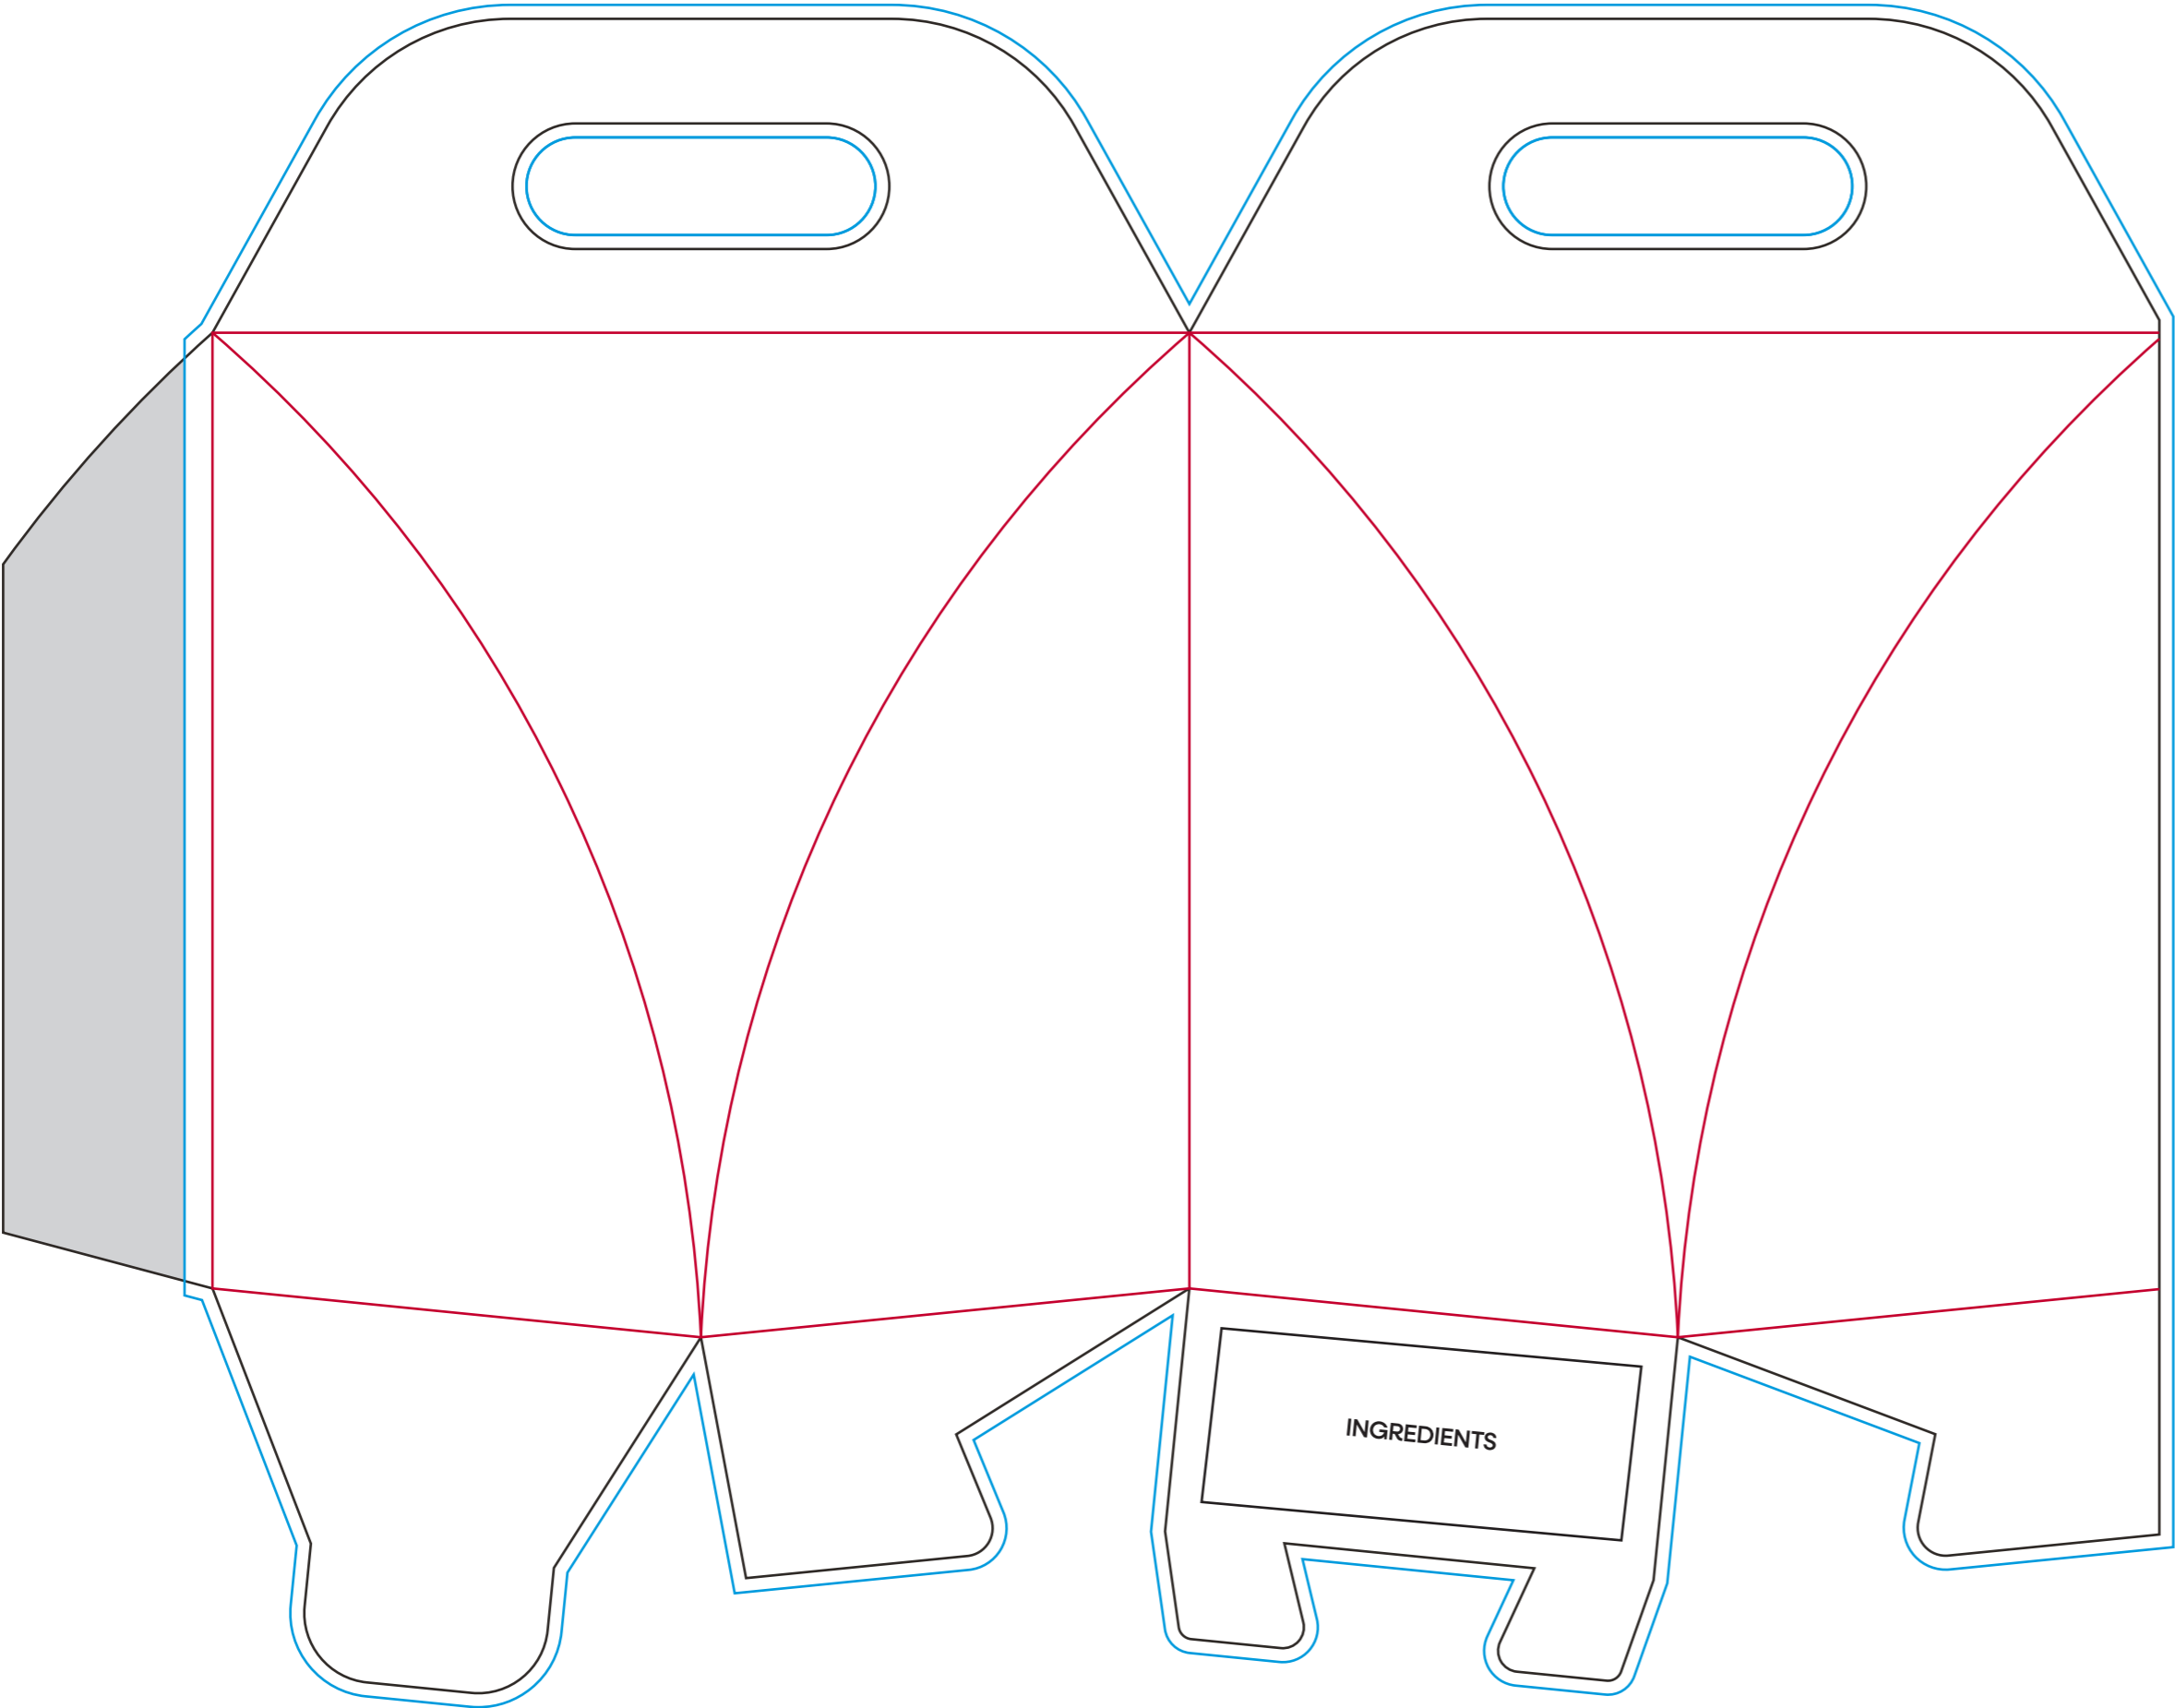

# YOUR VISUAL PROOF

Order Reference xxxxxx  
Date created xx/xx/xx  
Created by xx

Product 246620  
Colour White  
Branding Full Colour

Please email all approvals/amends to your order processor.

- Fold Lines
- Product Size
- Bleed

Scale 100%    Print area 140 x 137mm    Logo size xx x xxmm