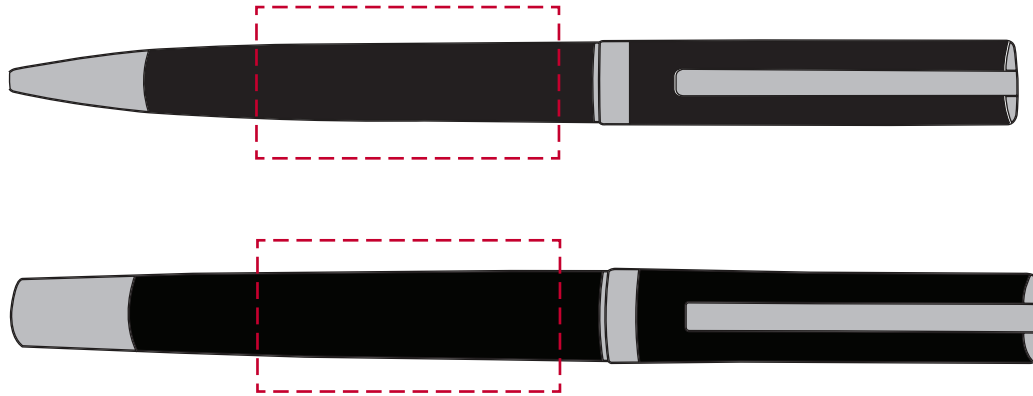

YOUR VISUAL PROOF

Order Reference	xxxxxx
Date created	xx/xx/xx
Created by	xx

Product	246644
Colour	Black
Branding	Spot colour

PANTONE® Colours

Artwork Advisories

It is the customer's responsibility to ensure that the proof is correct in all areas. Please be sure to double-check spelling, grammar, layout and design before approving artwork. Due to the variation in monitor colours and adjustments, PDF proofs may not provide an accurate colour representation of the final product & printed work. Once artwork is approved, your order will be processed based on the above unless any amendments are made. All orders are subject to our terms and conditions.

Please email all approvals/amends to your order processor.

Scale 100% Print area 40 x 20mm (both pens) Logo size xx x xxmm