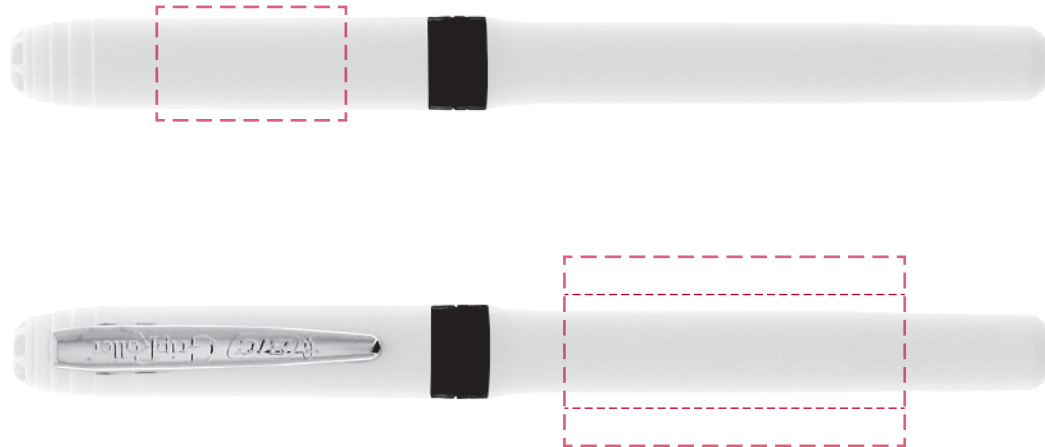

YOUR VISUAL PROOF

Order Reference	xxxxxx
Date created	xx/xx/xx
Created by	xx

Product	1028162
Colour	White
Branding	Spot Colour (3 col. max)

PANTONE® Colours

Artwork Advisories

It is the customer's responsibility to ensure that the proof is correct in all areas. Please be sure to double-check spelling, grammar, layout and design before approving artwork. Due to the variation in monitor colours and adjustments, PDF proofs may not provide an accurate colour representation of the final product & printed work. Once artwork is approved, your order will be processed based on the above unless any amendments are made. All orders are subject to our terms and conditions.

Please email all approvals/amends to your order processor.

Scale	100%	Print area	Barrel 45 x 25 mm	Back of cap 25 x 15 mm	Logo size	xx x xx mm
-------	------	------------	-------------------	------------------------	-----------	------------