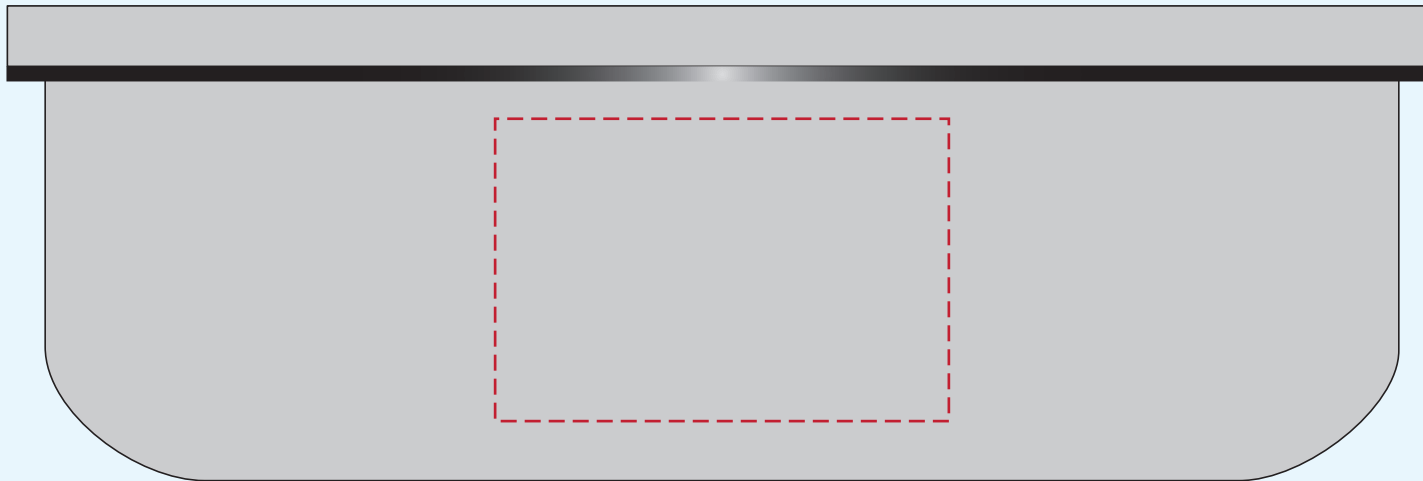

Order Reference xxxxxxxx
Date Created xx/xx/xx
Created By xx

Product 246756
Colour Brushed Silver
Branding Engraved

Artwork Advisories

Scale 100% **Print Area** 60 x 40 mm **Logo Size** xx x xx mm