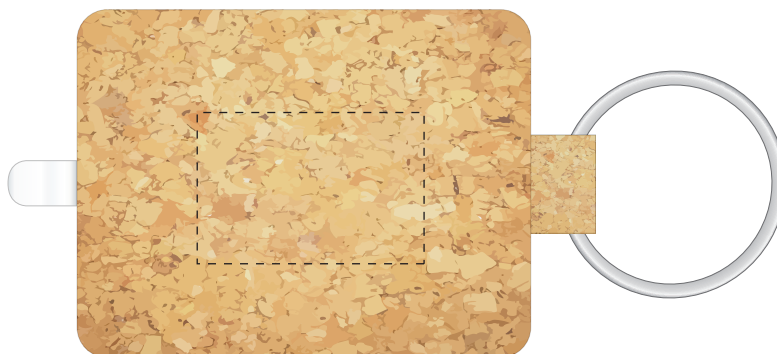

Order Reference xxxxxx
Date created xx/xx/xx
Created by xx

Quantity:
Version: 1

TM Product Code: 246878
Product Colour: Natural

PRINTING CONCERNS:

PRODUCT INFO:

Branding Option : Engraved

PANTONE REFERENCE(S)

● Engraved

Print Area: 30 x 20 mm

Logo size: xx x xx mm

ARTWORK SCALE 100%

Product Image for visualisation
 - colours may vary

ARTWORK SCALE 100%
 Max Engraved area: 30mm x 20mm

Artwork Advisories:

The dashed line is to demonstrate print area and will not appear on your printed item