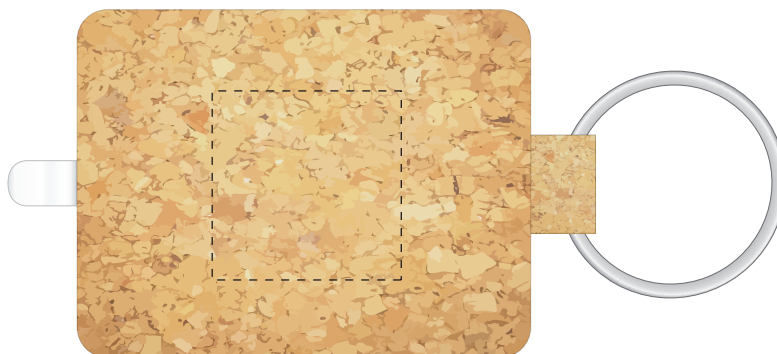

Order Reference xxxxxx
Date created xx/xx/xx
Created by xx

Quantity:
Version: 1

TM Product Code: 246878
Product Colour: Natural

PRINTING CONCERNS:

PRODUCT INFO:

Branding Option : Full Colour

PANTONE REFERENCE(S)

 Full Colour Printing

Print Area: 25 x 25 mm

Logo size: xx x xx mm

ARTWORK SCALE 100%

Product Image for visualisation
 - colours may vary

ARTWORK SCALE 100%
 Max print area: 25mm x 25mm

Artwork Advisories:

Full colour printed colours may differ when printed to the final product.

The dashed line is to demonstrate print area and will not appear on your printed item

PLEASE NOTE:

- All colours including print and product are for visual purposes only and should not be regarded as the actual colour of the product and print.
- Some products may vary from batch to batch and may differ from previous orders.
- The colour and texture of a product can also have an effect on the final print colour.
- By approving this order we accept that you understand these terms.