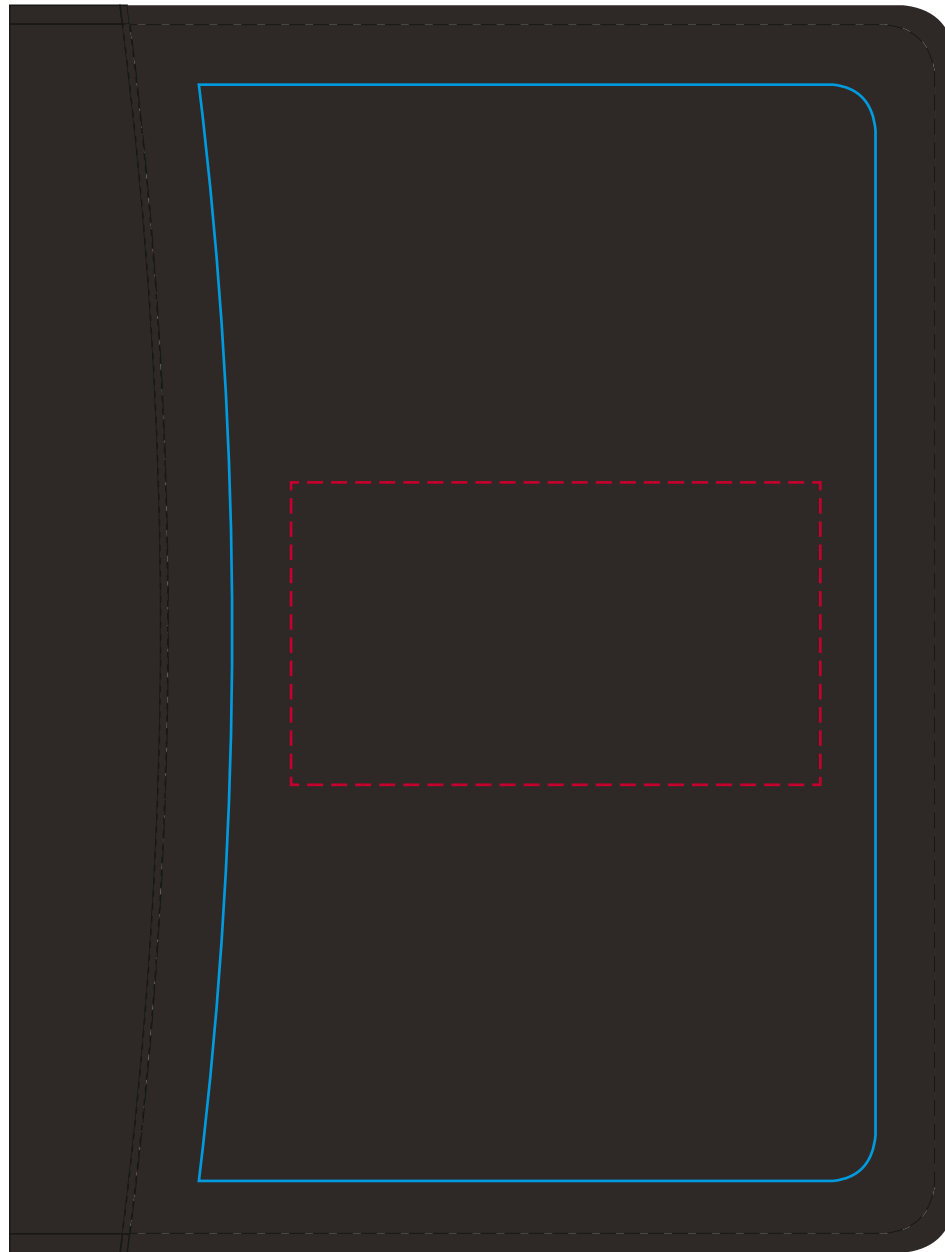

YOUR VISUAL PROOF

--- Print Area can go anywhere inside this boundary
--- Print Area

Scale 100% Print area 70 x 40 mm Logo size xx x xxmm

Order Reference xxxxxx
Date created xx/xx/xx
Created by xx

Product 4053541
Colour Black
Branding Embossed / Foil Blocked

Foil Block Colour

Artwork Advisories

It is the customer's responsibility to ensure that the proof is correct in all areas. Please be sure to double-check spelling, grammar, layout and design before approving artwork. **Due to the variation in monitor colours and adjustments, PDF proofs may not provide an accurate colour representation of the final product & printed work.** Once artwork is approved, your order will be processed based on the above unless any amendments are made. All orders are subject to our terms and conditions.