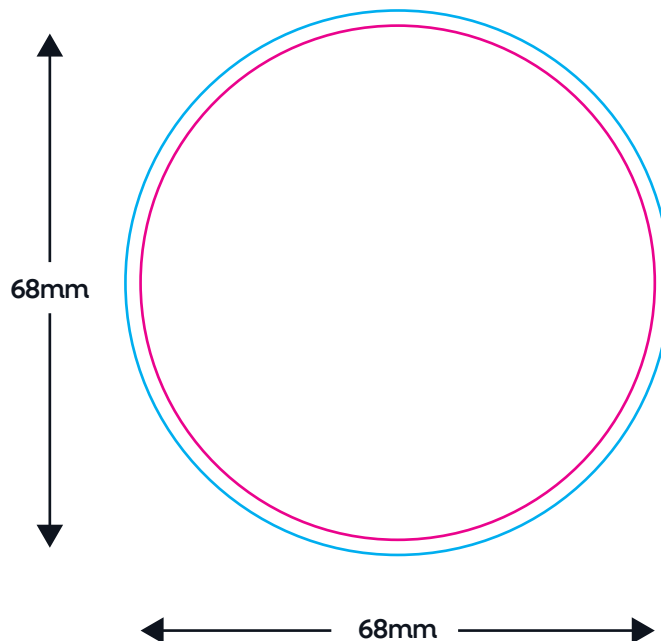

Shallow Gold Treat Tin

PRODUCT TEMPLATE

Order Reference xxxxxx
Date created xx/xx/xx
Created by xx

TM Product Code: 246953
Product Colour: White

Branding Option: Full Colour
Print Area Size: 68mm dia.
Logo Size: xx x xx mm

Artwork Advisories:
Full colour printed colours may differ when printed to the final product.

- BLEED
- CONTOUR
- FOLDS
- NO PRINT
- REGISTRATION