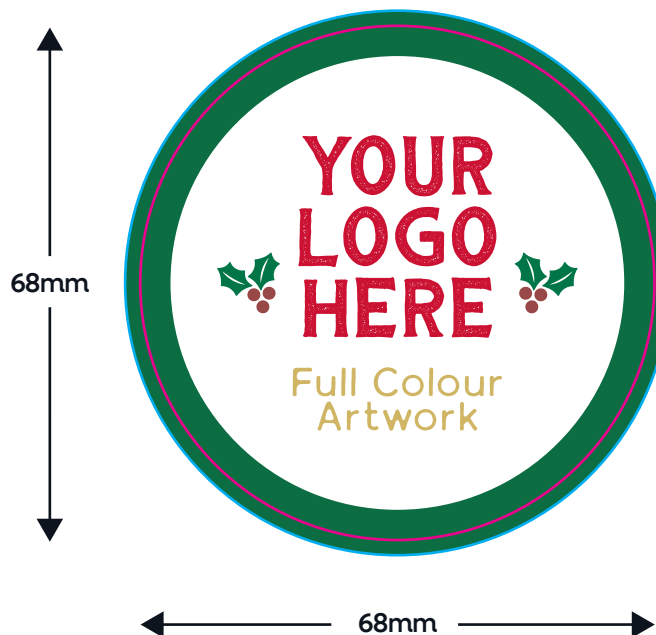

Shallow Gold Treat Tin

PRODUCT TEMPLATE

Order Reference xxxxxx
Date created xx/xx/xx
Created by xx

TM Product Code: 246953
Product Colour: White

Branding Option: Full Colour
Print Area Size: 68mm dia.
Logo Size: xx x xx mm

Artwork Advisories:
Full colour printed colours may differ when printed to the final product.

-  BLEED
-  CONTOUR
-  FOLDS
-  NO PRINT
-  REGISTRATION

Shallow Gold Treat Tin

PRODUCT TEMPLATE

Order Reference xxxxxx
Date created xx/xx/xx
Created by xx

TM Product Code: 246953
Product Colour: White

Branding Option: Full Colour
Print Area Size: 68mm dia.
Logo Size: xx x xx mm

Artwork Advisories:
Full colour printed colours may differ when printed to the final product.

-  BLEED
-  CONTOUR
-  FOLDS
-  NO PRINT
-  REGISTRATION