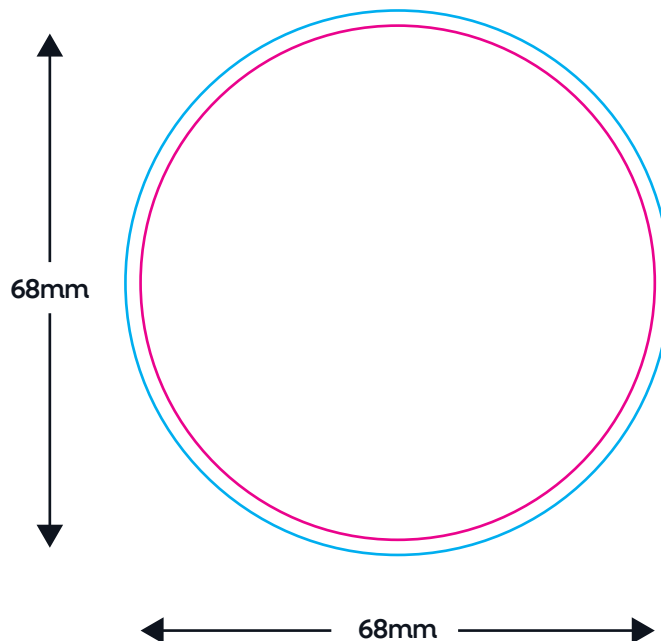

Shallow Gold Treat Tin

PRODUCT TEMPLATE

Order Reference xxxxxx
Date created xx/xx/xx
Created by xx

TM Product Code: 246957
Product Colour: White

Branding Option: Full Colour
Print Area Size: 68mm dia.
Logo Size: xx x xx mm

Artwork Advisories:
Full colour printed colours may differ when printed to the final product.

- BLEED
- CONTOUR
- FOLDS
- NO PRINT
- REGISTRATION