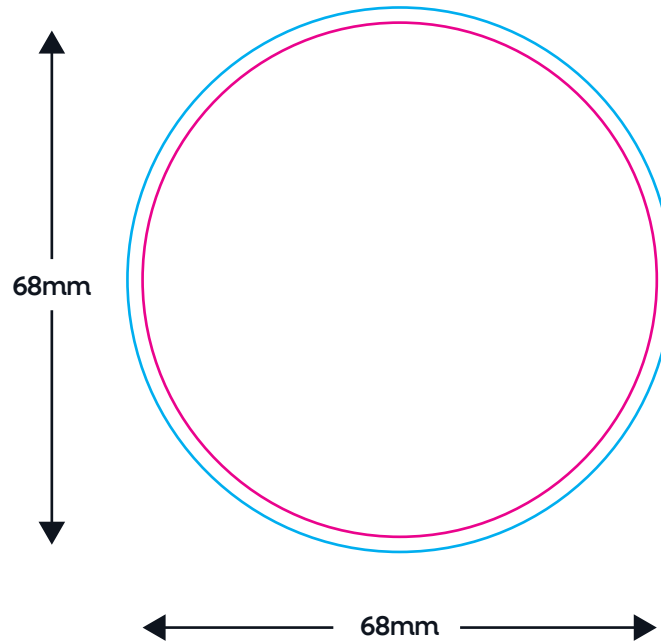

Shallow Gold Treat Tin

PRODUCT TEMPLATE

Order Reference xxxxxx
Date created xx/xx/xx
Created by xx

TM Product Code: 246973
Product Colour: White

Branding Option: Full Colour
Print Area Size: 68mm dia.
Logo Size: xx x xx mm

Artwork Advisories:
Full colour printed colours may differ when printed to the final product.

- BLEED
- CONTOUR
- FOLDS
- NO PRINT
- REGISTRATION