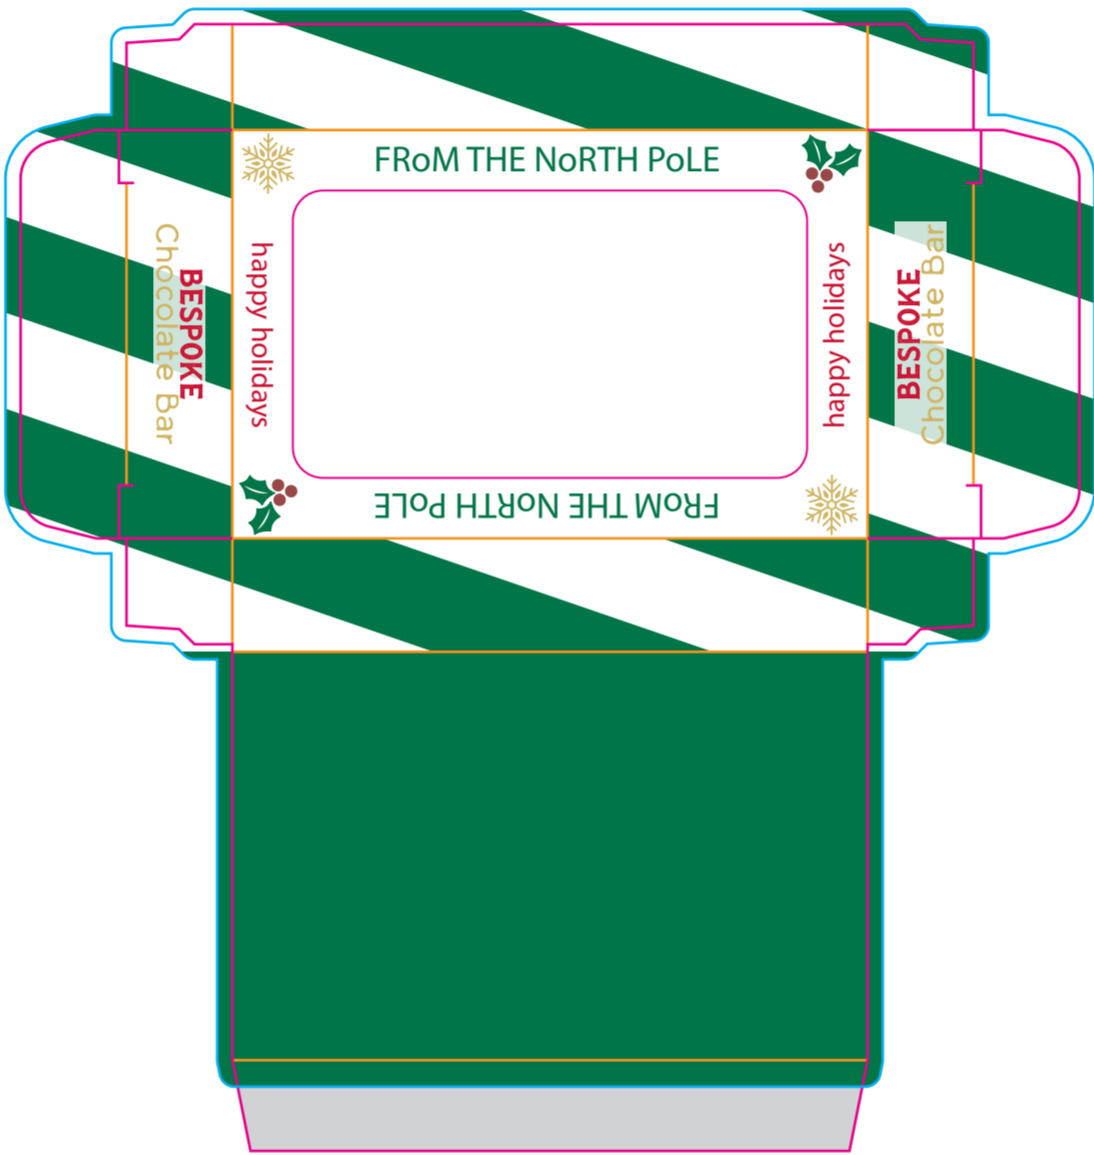

PRODUCT TEMPLATE

Branding Option: Full Colour
Print Area Size: All Over Print
Logo Size: xx x xx mm

Artwork Advisories:
Full colour printed colours may differ when printed to the final product.

-  BLEED
-  CONTOUR
-  FOLDS
-  NO PRINT
-  REGISTRATION

Selection Box - x18 Chocolate Truffles and Bar - Bottom

PRODUCT TEMPLATE

-  BLEED
-  CONTOUR
-  FOLDS
-  NO PRINT
-  REGISTRATION

Selection Box - x18 Chocolate Truffles and Bar - Lid

PRODUCT TEMPLATE

- BLEED
- CONTOUR
- FOLDS
- NO PRINT
- REGISTRATION

Selection Box - x18 Chocolate Truffles and Bar - Sleeve

PRODUCT TEMPLATE

-  BLEED
-  CONTOUR
-  FOLDS
-  NO PRINT
-  REGISTRATION

Selection Box - x18 Chocolate Truffles and Bar - Bespoke Bar

PRODUCT TEMPLATE

-  BLEED
-  CONTOUR
-  FOLDS
-  NO PRINT
-  REGISTRATION

Selection Box - x18 Chocolate Truffles and Bar - Menu Card

PRODUCT TEMPLATE

-  BLEED
-  CONTOUR
-  FOLDS
-  NO PRINT
-  REGISTRATION