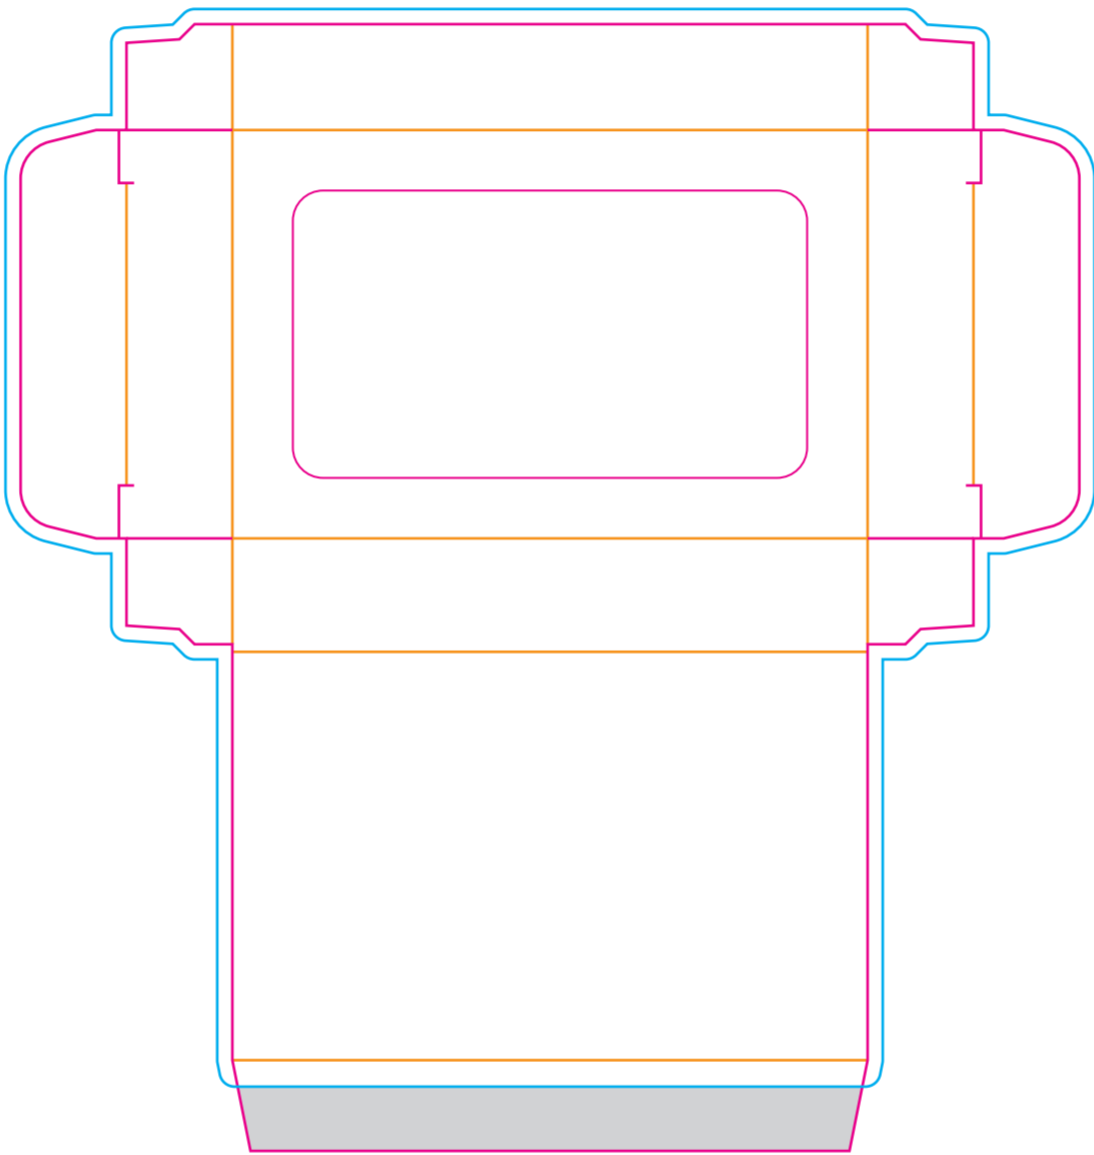

Selection Box - x18 Chocolate Truffles and Bar - Bespoke Bar

PRODUCT TEMPLATE

Branding Option: Full Colour
Print Area Size: All Over Print
Logo Size: xx x xx mm

Artwork Advisories:
Full colour printed colours may differ when printed to the final product.

- BLEED
- CONTOUR
- FOLDS
- NO PRINT
- REGISTRATION