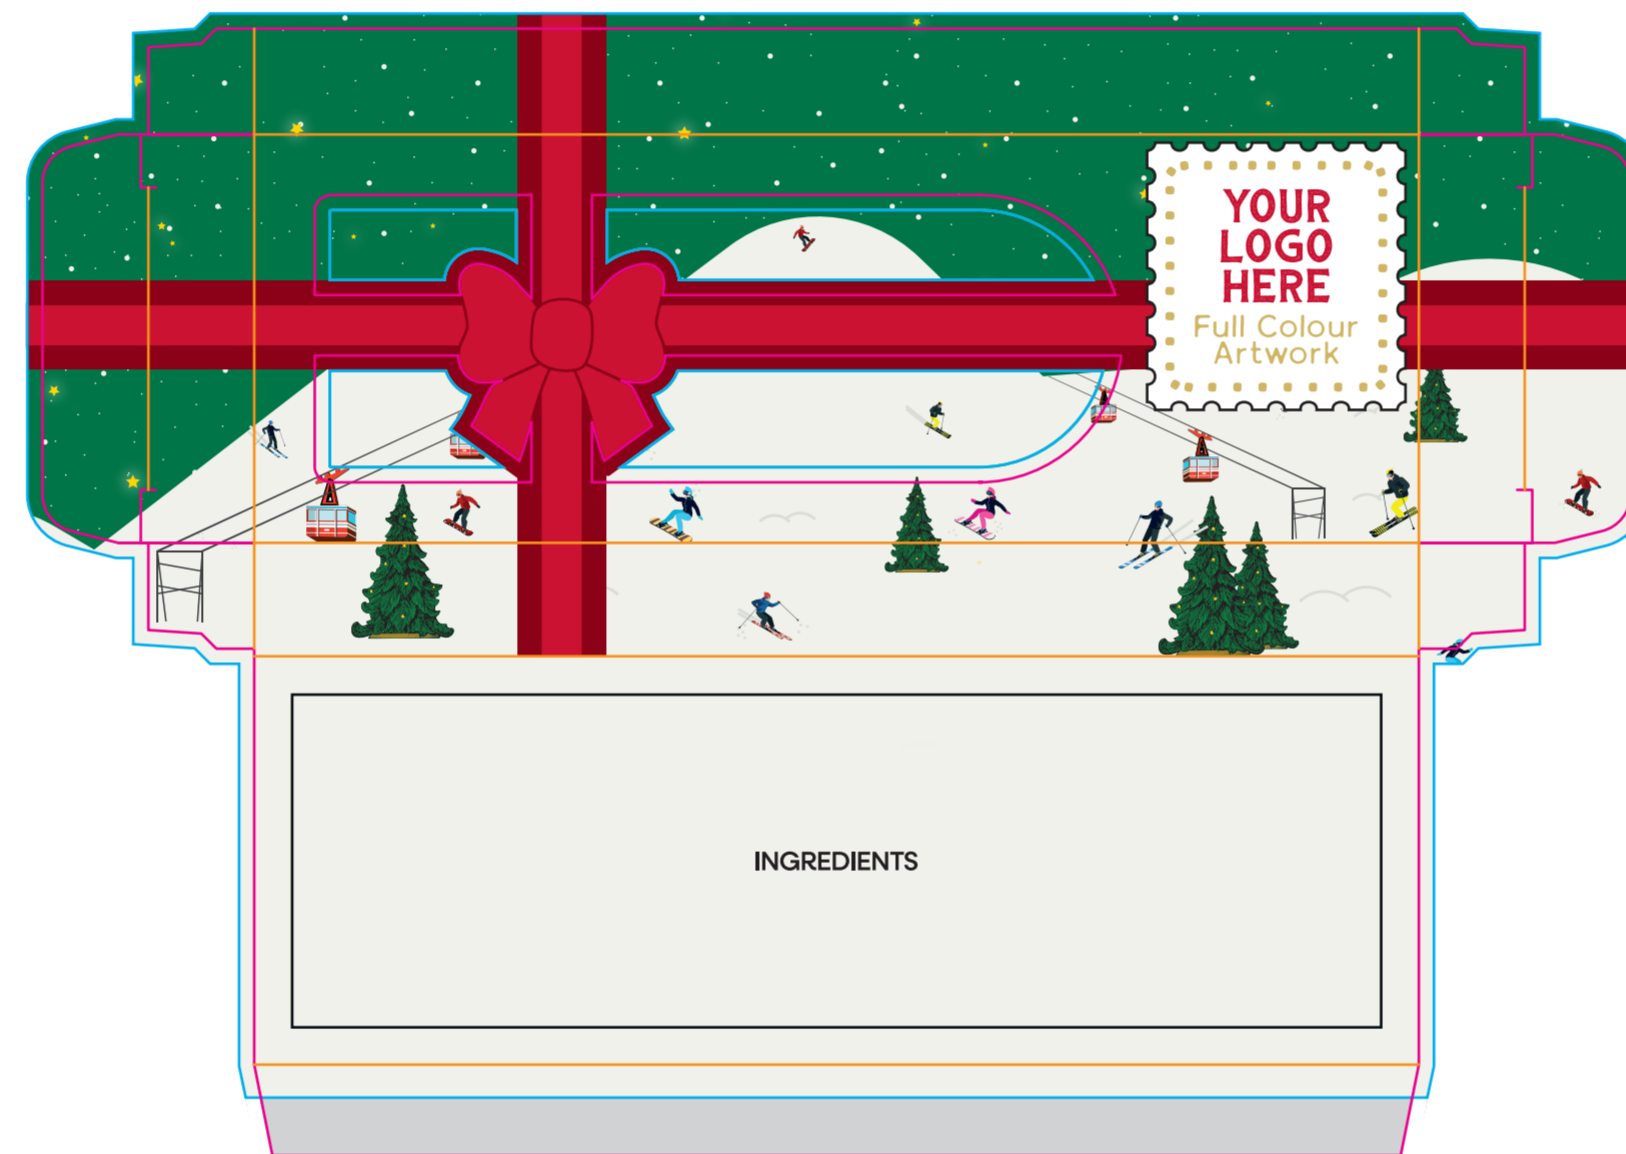

# Maxi Winter Gift Box - Eco 12 Baton Bar Box - Milk Chocolate - 41% Cocoa Present Box

PRODUCT TEMPLATE

Order Reference xxxxxx  
Date created xx/xx/xx  
Created by xx

TM Product Code: 247044  
Product Colour: White

Branding Option: Full Colour  
Print Area Size: 210 x 149 mm  
Logo Size: xx x xx mm

**Artwork Advisories:**  
Full colour printed colours may differ when printed to the final product.

-  BLEED
-  CONTOUR
-  FOLDS
-  NO PRINT
-  REGISTRATION