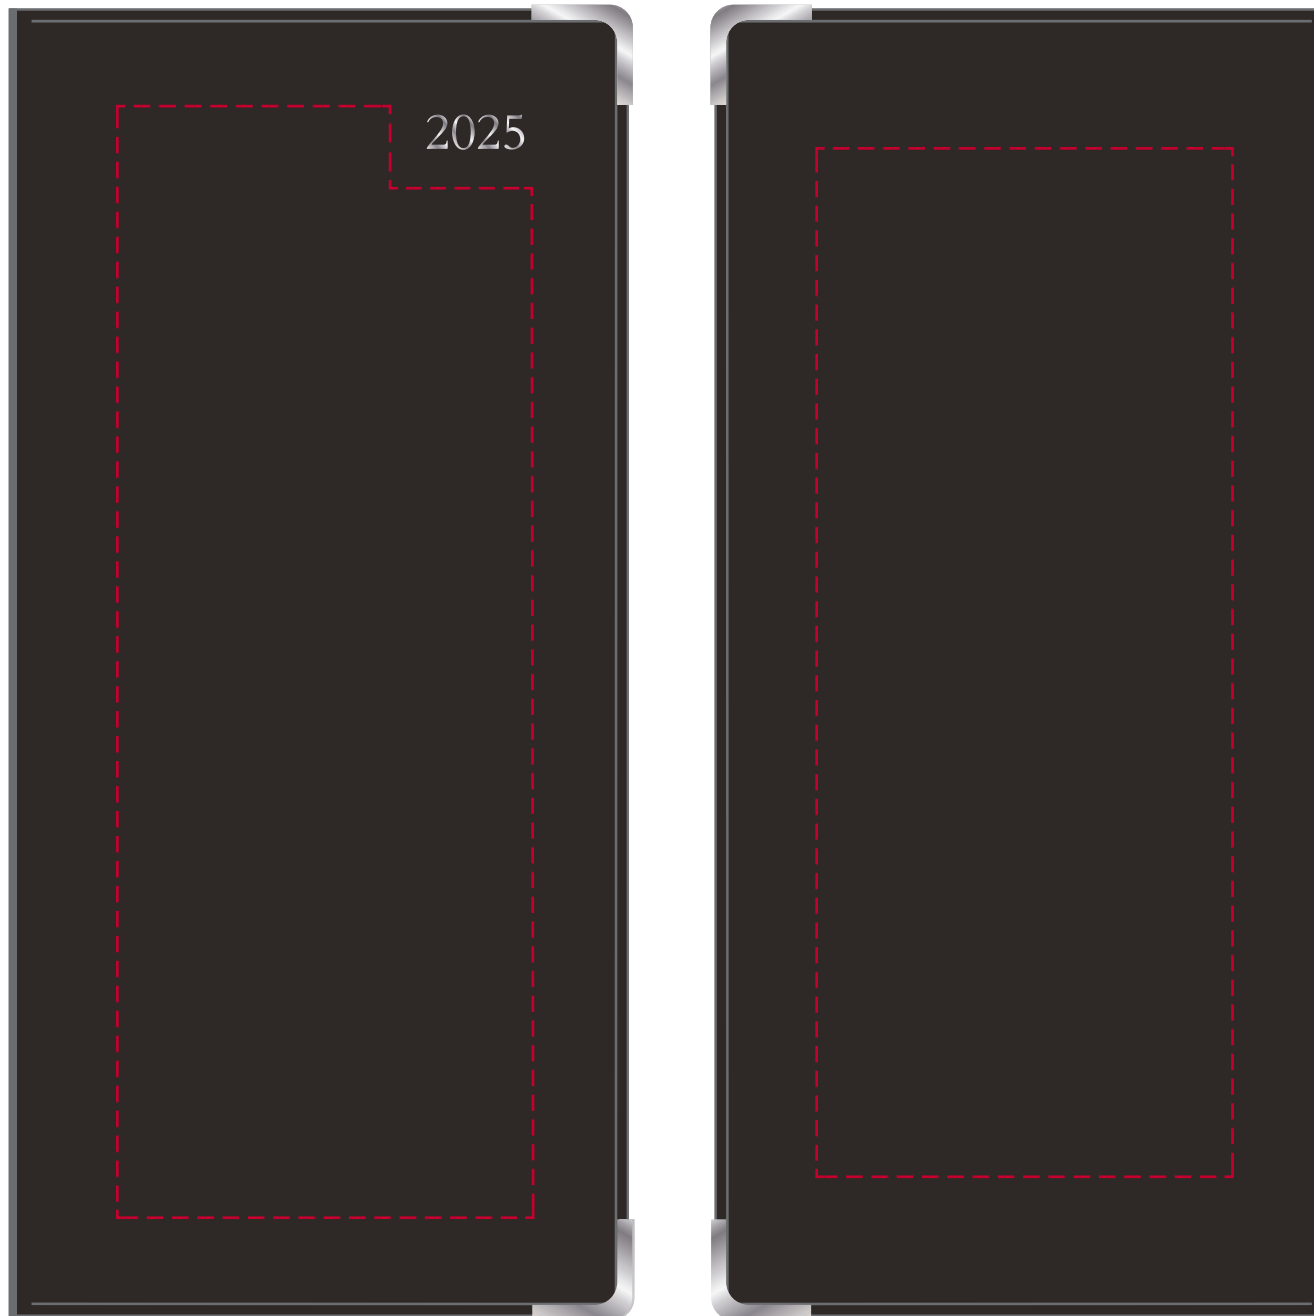

YOUR VISUAL PROOF

Scale 100% **Print area** Front 55 x 147 mm Back 55 x 136 mm **Logo size** xx x xxmm

Order Reference xxxxxx
Date created xx/xx/xx
Created by xx

Product 247069
Colour Black / Silver
Branding Foil Blocked (1 col. max)

Foil Block Colours

Artwork Advisories

It is the customer's responsibility to ensure that the proof is correct in all areas. Please be sure to double-check spelling, grammar, layout and design before approving artwork. **Due to the variation in monitor colours and adjustments, PDF proofs may not provide an accurate colour representation of the final product & printed work.** Once artwork is approved, your order will be processed based on the above unless any amendments are made. All orders are subject to our terms and conditions.