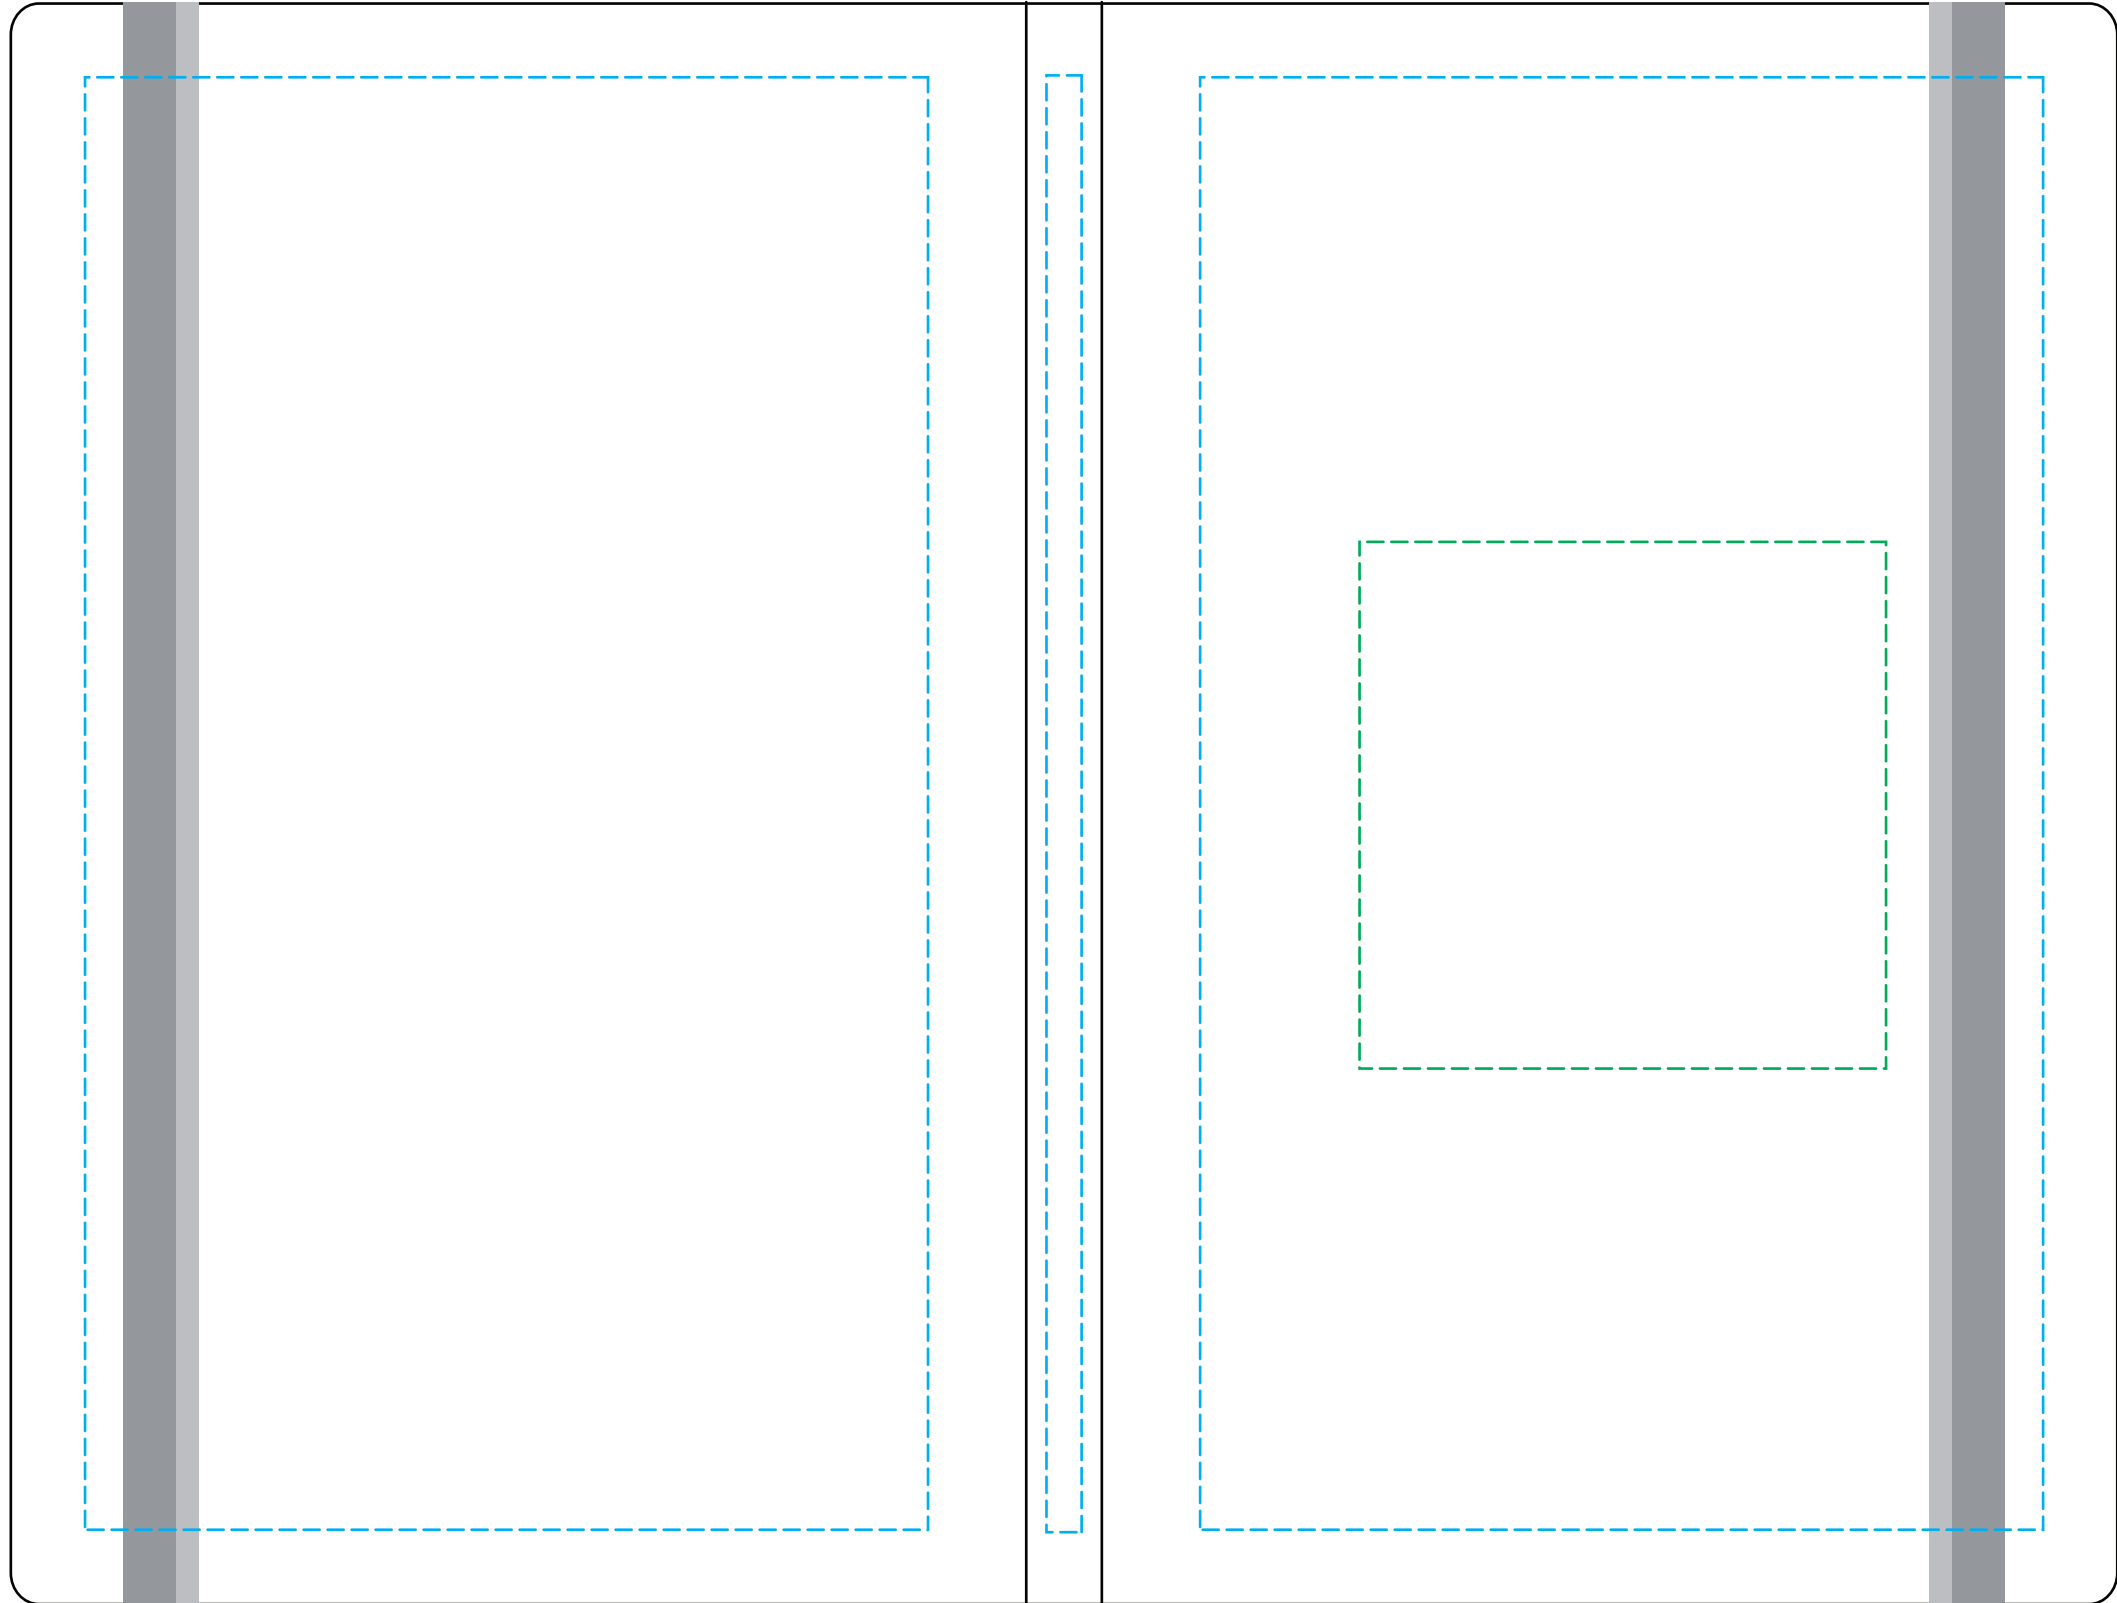

Order Reference xxxxxx
Date created xx/xx/xx
Created by xx

TM Product Code: 247102
Product Colour: xxx

Branding Option: Foil Blocked
Print Area Size: 70 x 70 mm
Logo Size: xx x xx mm

Artwork Advisories:

--- Print Area
--- Safe Text Area
— Product Size