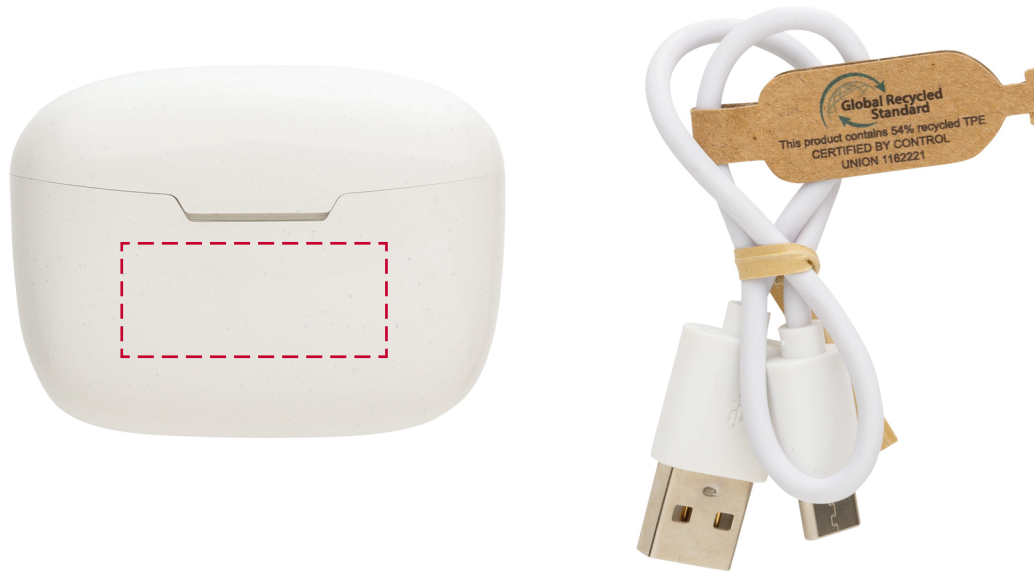

YOUR VISUAL PROOF

Order Reference	xxxxxx
Date created	xx/xx/xx
Created by	xx

Product	247122
Colour	White
Branding	Spot colour

PANTONE® Colours

Artwork Advisories

It is the customer's responsibility to ensure that the proof is correct in all areas. Please be sure to double-check spelling, grammar, layout and design before approving artwork. Due to the variation in monitor colours and adjustments, PDF proofs may not provide an accurate colour representation of the final product & printed work. Once artwork is approved, your order will be processed based on the above unless any amendments are made. All orders are subject to our terms and conditions.

Please email all approvals/amends to your order processor.

Scale 100% Print area 35 x 15 mm Logo size xx x xxmm