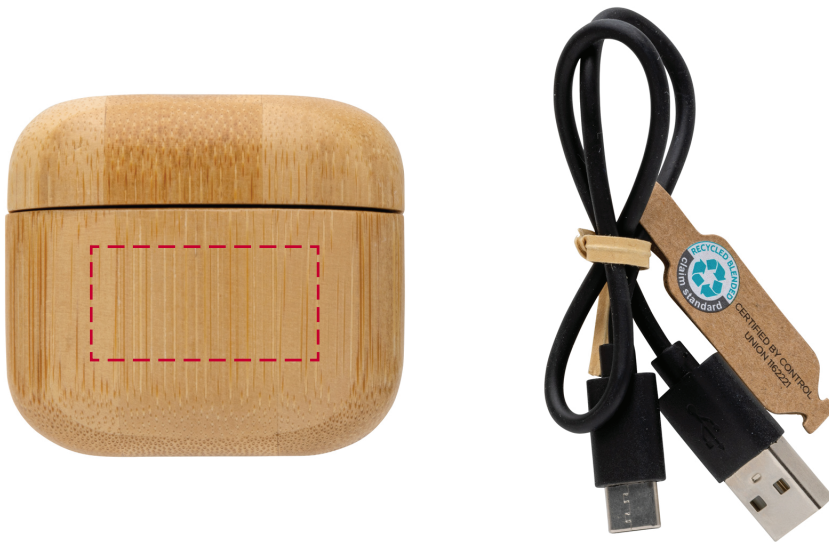

YOUR VISUAL PROOF

Order Reference	xxxxxx
Date created	xx/xx/xx
Created by	xx

Product	247130
Colour	Natural / Black
Branding	Spot colour

PANTONE® Colours

Artwork Advisories

It is the customer's responsibility to ensure that the proof is correct in all areas. Please be sure to double-check spelling, grammar, layout and design before approving artwork. Due to the variation in monitor colours and adjustments, PDF proofs may not provide an accurate colour representation of the final product & printed work. Once artwork is approved, your order will be processed based on the above unless any amendments are made. All orders are subject to our terms and conditions.

Please email all approvals/amends to your order processor.

Scale	100%	Print area	30 x 15 mm	Logo size	xx x xxmm
-------	------	------------	------------	-----------	-----------