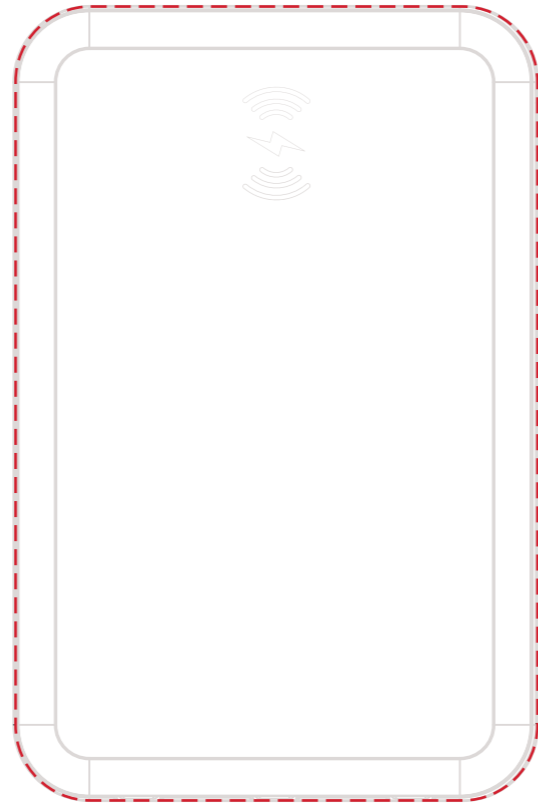

Order Reference xxxxxx
Date created xx/xx/xx
Created by xx

TM Product Code: 247151
Product Colour: xxx

Branding Option: Spot Colour / Full Colour/LED Engraved
Print Area Size: 69 x 105 mm
Logo Size: xx x xx mm

PANTONE® Colours