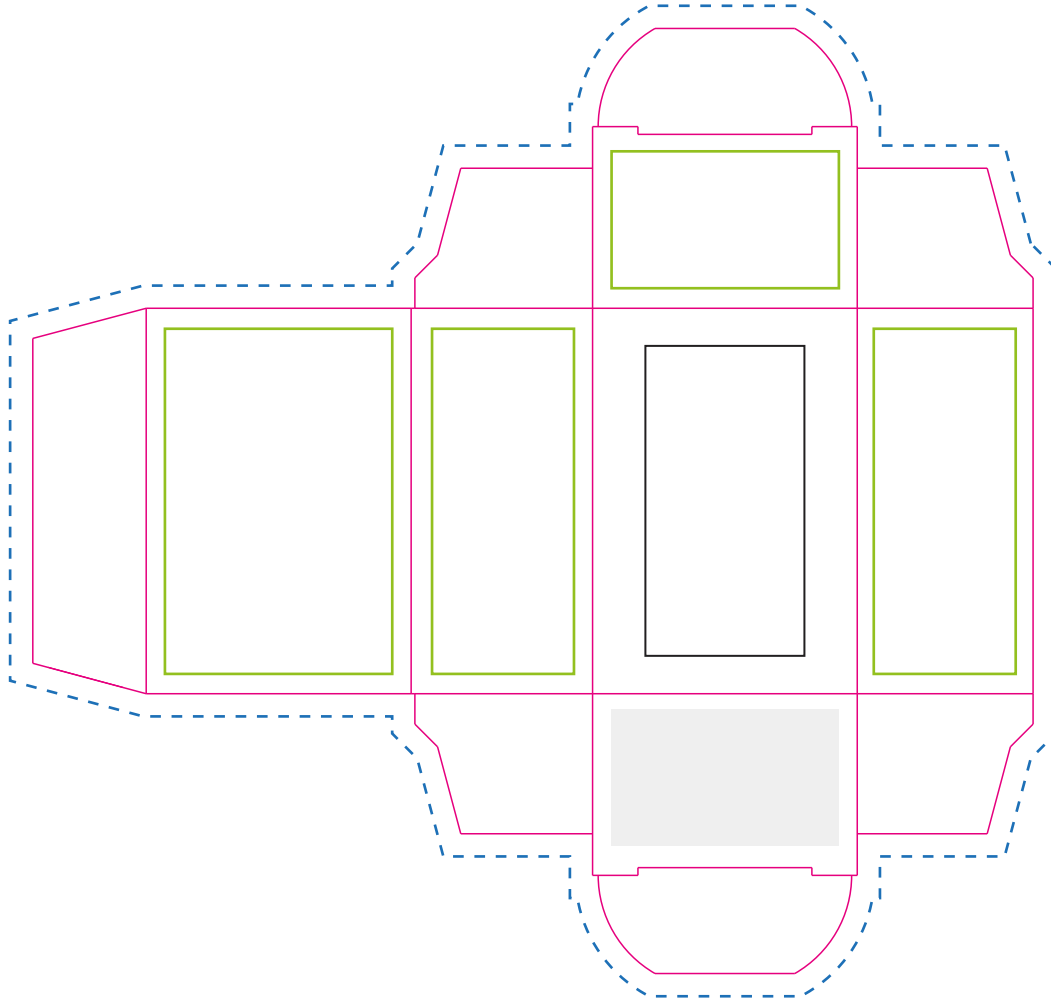

Order Reference
Date created
Created by

xxxxxx
xx/xx/xx
xx

TM Product Code: 247187
Product Colour: White

Branding Option: Full Colour
Print Area Size: 130 x 50 mm
Logo Size: xx x xx mm

- Ingredients
- Cut Out Section
- Safe Text Area
- Product Size
- Bleed