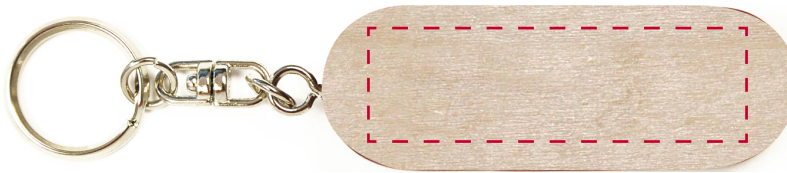

# YOUR VISUAL PROOF

Order Reference xxxxxx  
Date created xx/xx/xx  
Created by xx

Front

Back

Product 182204  
Colour Light Wood  
Branding Spot Colour / Engraved