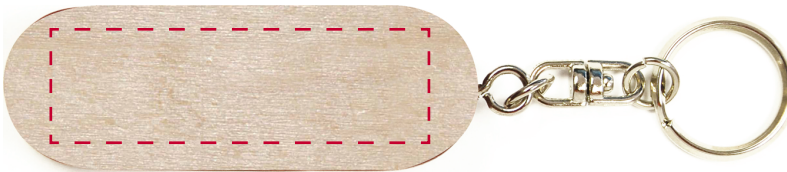

# YOUR VISUAL PROOF

Order Reference xxxxxx  
Date created xx/xx/xx  
Created by xx

Front

Back

Product 182204  
Colour Light Wood  
Branding Spot Colour / Engraved