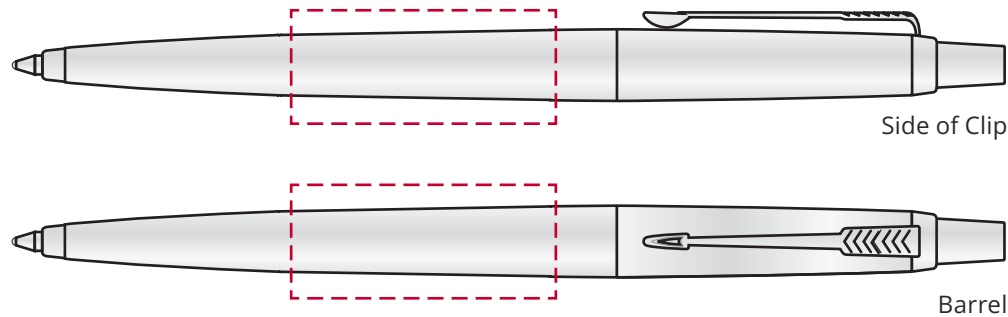

# YOUR VISUAL PROOF

Side of Clip

Barrel

Order Reference	xxxxxx
Date created	xx/xx/xx
Created by	xx

Product	181409
Colour	Stainless Steel
Branding	Spot colour (2 col. max)