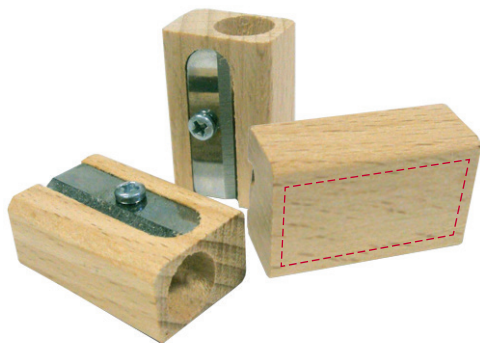

YOUR VISUAL PROOF (1 of 2)

For Visual Purposes Only. Please see page 2 for actual artwork size.

Order Reference	xxxxxx
Date created	xx/xx/xx
Created by	xx

Product	182946
Colour	Natural Wood
Branding	Full Colour

Artwork Advisories

This template is not to scale and is to be used as a **guide for print size & positioning only**.

Full colour printed colours may differ when printed to the final product.

'Sustainable wood' strapline is optional and can be removed if necessary.