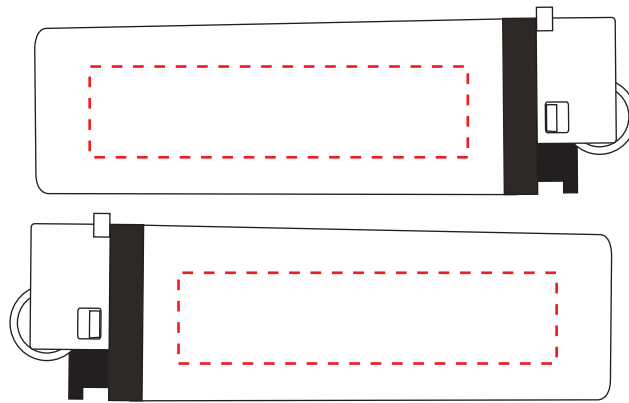

YOUR VISUAL PROOF

Order Reference xxxxxxxx
Date created xx/xx/xx
Created by xx

Product 183554
Colour White
Branding Spot colour /
 Full Colour (White Only)

PANTONE® Colours

Artwork Advisories

It is the customer's responsibility to ensure that the proof is correct in all areas. Please be sure to double-check spelling, grammar, layout and design before approving artwork. **Due to the variation in monitor colours and adjustments, PDF proofs may not provide an accurate colour representation of the final product & printed work.** Once artwork is approved, your order will be processed based on the above unless any amendments are made. All orders are subject to our terms and conditions.

Please email all approvals/amends to your order processor.

Scale 100% Print area 50 x 12 mm Logo size xxx x xxx