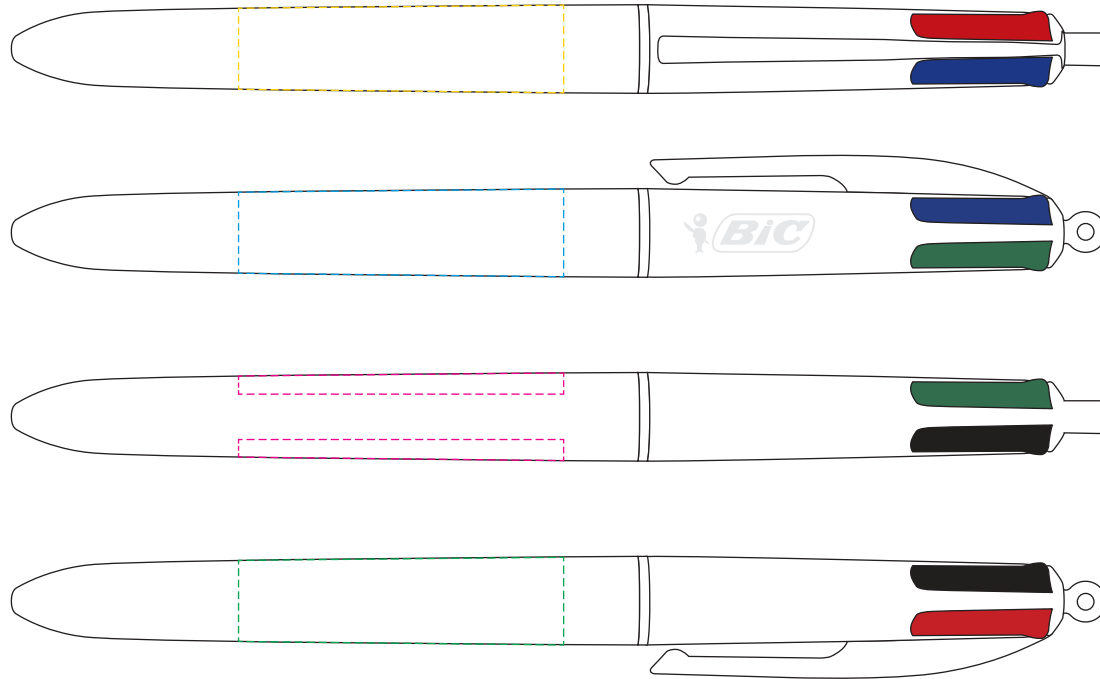

YOUR VISUAL PROOF (1 of 2)

Order Reference xxxxxx
Date created xx/xx/xx
Created by xx

Product 183944
Colour White
Branding Spot Colour

PANTONE® Colours

Artwork Advisories

This template is not to scale and is to be used as a guide for print size & positioning only.

Print area	43 x 30 mm
Logo size	xx x xx mm
Branding	Spot Colour

Scale 100%