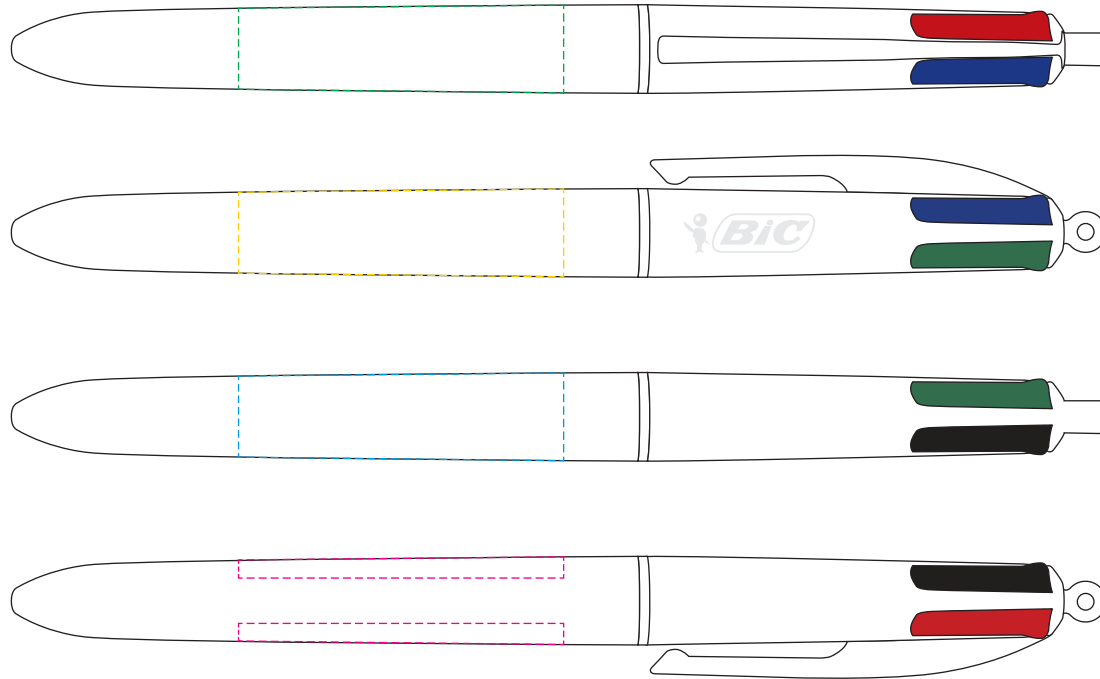

YOUR VISUAL PROOF (1 of 2)

Order Reference xxxxxx
Date created xx/xx/xx
Created by xx

Product 183944
Colour White
Branding Spot Colour

PANTONE® Colours

Artwork Advisories

This template is not to scale and is to be used as a guide for print size & positioning only.

Print area	43 x 30 mm
Logo size	xx x xx mm
Branding	Spot Colour

Scale 100%