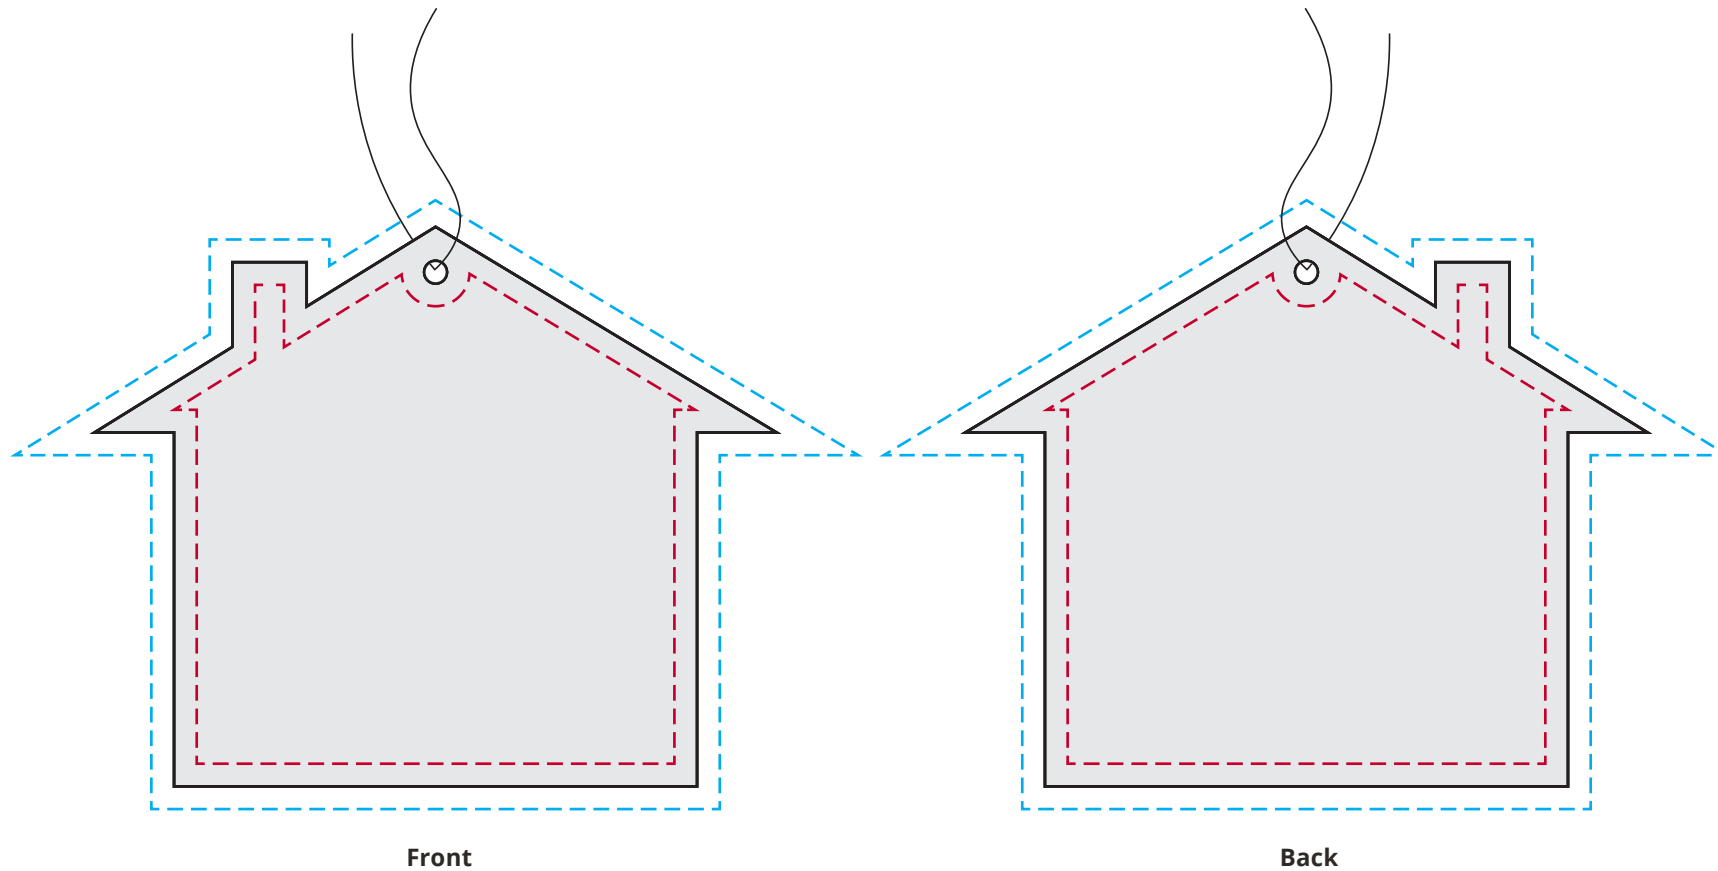

YOUR VISUAL PROOF

Order Reference xxxxxx
Date created xx/xx/xx
Created by xx

Product 100029
Shape House (Design 1)
Colour Natural Pulp Board
Branding Full Colour

Artwork Advisories

Full colour printed colours may differ when printed to the final product.

Please email all approvals/amends to your order processor.

- - - Safe text area
— Print area/Cut line
- - - Bleed

Scale 100% Print area 90.2 x 74 mm Logo size xx x xx mm