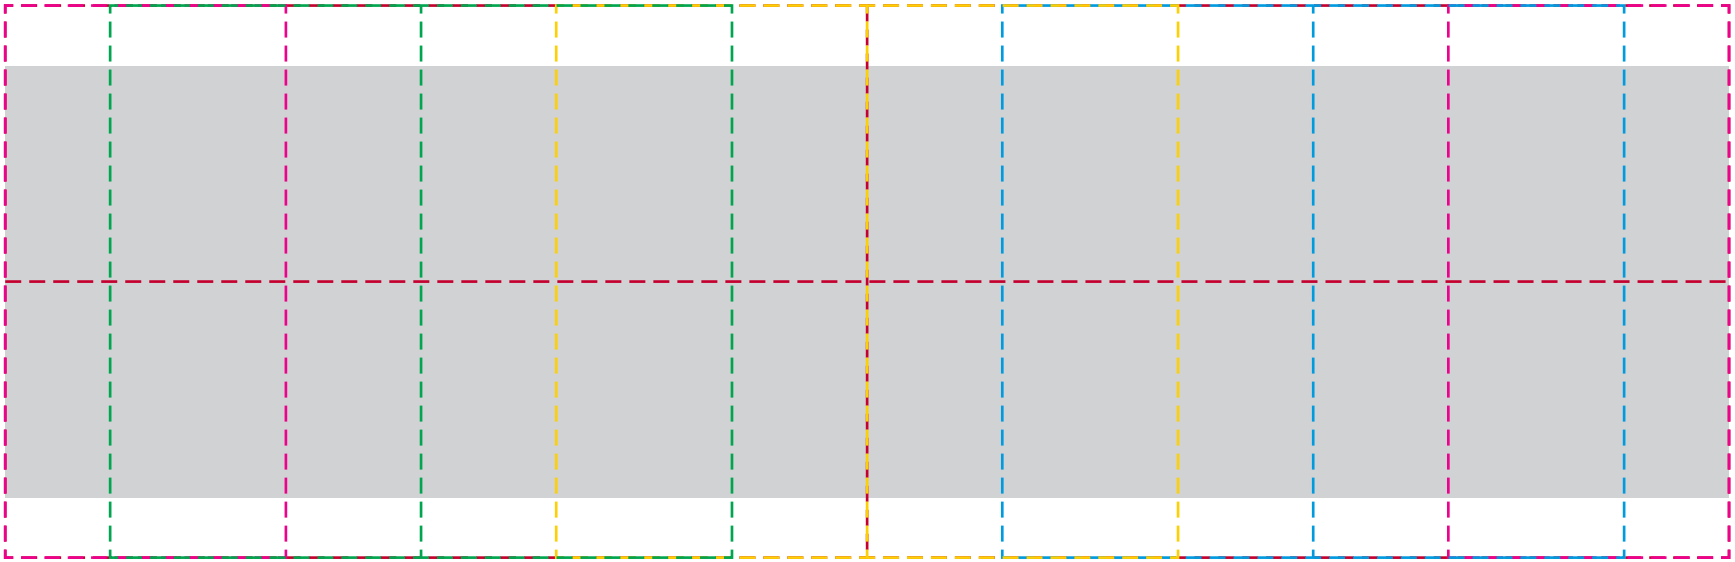

YOUR VISUAL PROOF (1 of 2)

Left side

Front

Right side

Back

For Visual Purposes Only. Please see page 2 for artwork alone.

Order Reference	xxxxxxx
Date created	xx/xx/xx
Created by	xx

Product	184673
Mug Colour	White
Lid Colour	White
Grip Colour	White
Branding	Spot Colour

Please email all approvals/amends to your order processor.

YOUR VISUAL PROOF (2 of 2)

Order Reference xxxxxx
Date created xx/xx/xx
Created by xx

Grip artwork

Print area - mug 228 x 73 mm
Print area - grip 50 x 50 mm
Logo size - mug xx x xx mm
Logo size - grip xx x xx mm
Branding Spot Colour

A

Mug artwork

B

- Grip print area
- Mug print area
- This area will be covered by the grip

Visual scale 100%.