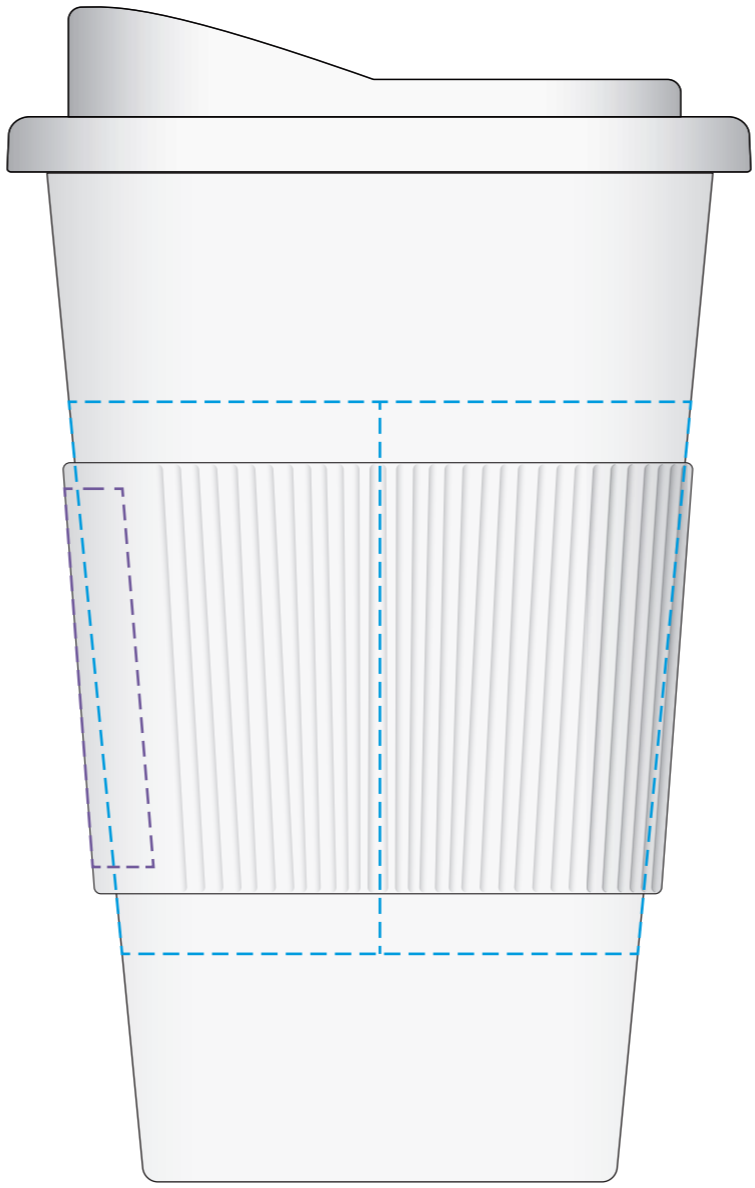

YOUR VISUAL PROOF (1 of 2)

Left side

Front

Right side

Back

For Visual Purposes Only. Please see page 2 for artwork alone.

Order Reference	xxxxxxx
Date created	xx/xx/xx
Created by	xx

Product	184673
Mug Colour	White
Lid Colour	White
Grip Colour	White
Branding	Spot Colour

PANTONE® Colours

PANTONE® XXXc	PANTONE® XXXc	PANTONE® XXXc	PANTONE® XXXc

Artwork Advisories

This template is not to scale and is to be used as a guide for print size & positioning only.

Grip can only be printed in the following colours: Black, Blue (2195), Cool Grey (7), Green (355), Gold (871), Red (2035), Orange (165), Purple (2685), Yellow (120), Reflex Blue, Silver, White.

Please email all approvals/amends to your order processor.

YOUR VISUAL PROOF (2 of 2)

Order Reference xxxxxx
Date created xx/xx/xx
Created by xx

Grip artwork

Print area - mug 228 x 73 mm
Print area - grip 50 x 50 mm
Logo size - mug xx x xx mm
Logo size - grip xx x xx mm
Branding Spot Colour

A

Mug artwork

B

- Grip print area
- Mug print area
- This area will be covered by the grip

Visual scale 100%.