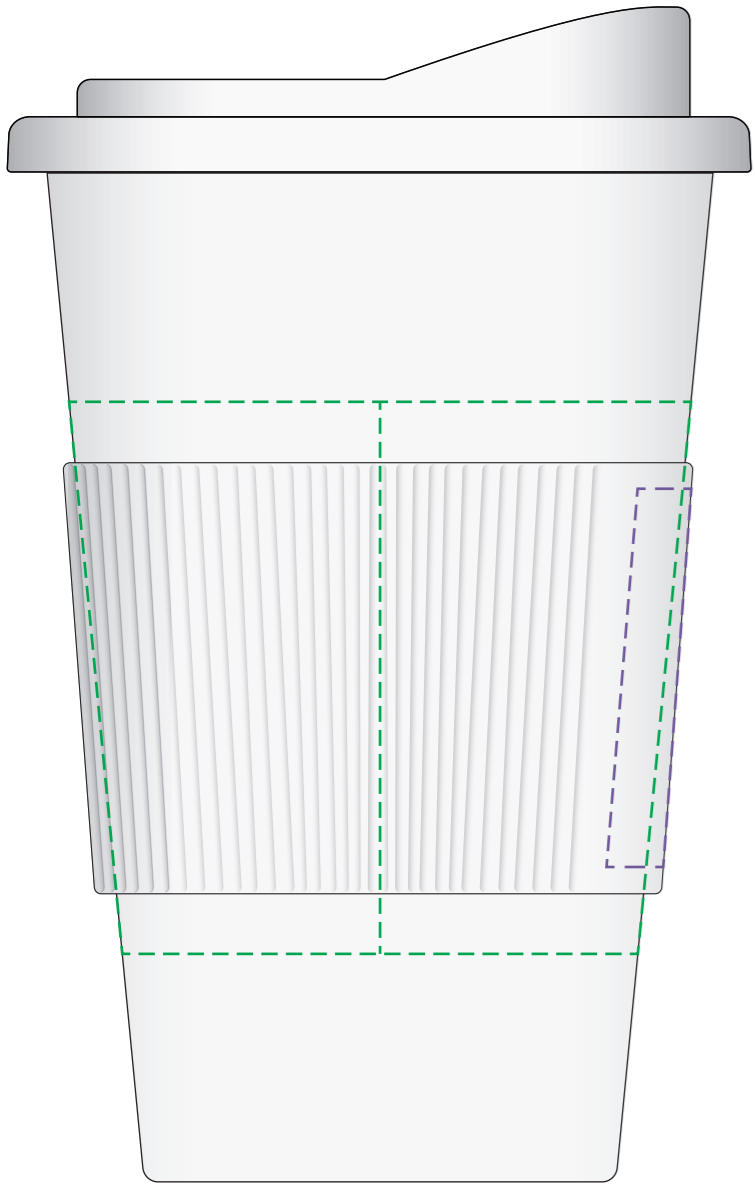

YOUR VISUAL PROOF (1 of 2)

Left side

Front

Right side

Back

For Visual Purposes Only. Please see page 2 for artwork alone.

Order Reference	xxxxxxx
Date created	xx/xx/xx
Created by	xx

Product	184673
Mug Colour	White
Lid Colour	White
Grip Colour	White
Branding	Spot Colour

PANTONE® Colours

PANTONE® XXXc	PANTONE® XXXc	PANTONE® XXXc	PANTONE® XXXc

Artwork Advisories

This template is not to scale and is to be used as a guide for print size & positioning only.

Grip can only be printed in the following colours: Black, Blue (2195), Cool Grey (7), Green (355), Gold (871), Red (2035), Orange (165), Purple (2685), Yellow (120), Reflex Blue, Silver, White.

Please email all approvals/amends to your order processor.

YOUR VISUAL PROOF (2 of 2)

Order Reference xxxxxx
Date created xx/xx/xx
Created by xx

Grip artwork

Print area - mug 228 x 73 mm
Print area - grip 50 x 50 mm
Logo size - mug xx x xx mm
Logo size - grip xx x xx mm
Branding Spot Colour

A

Mug artwork

B

- Grip print area
- Mug print area
- This area will be covered by the grip

Visual scale 100%.