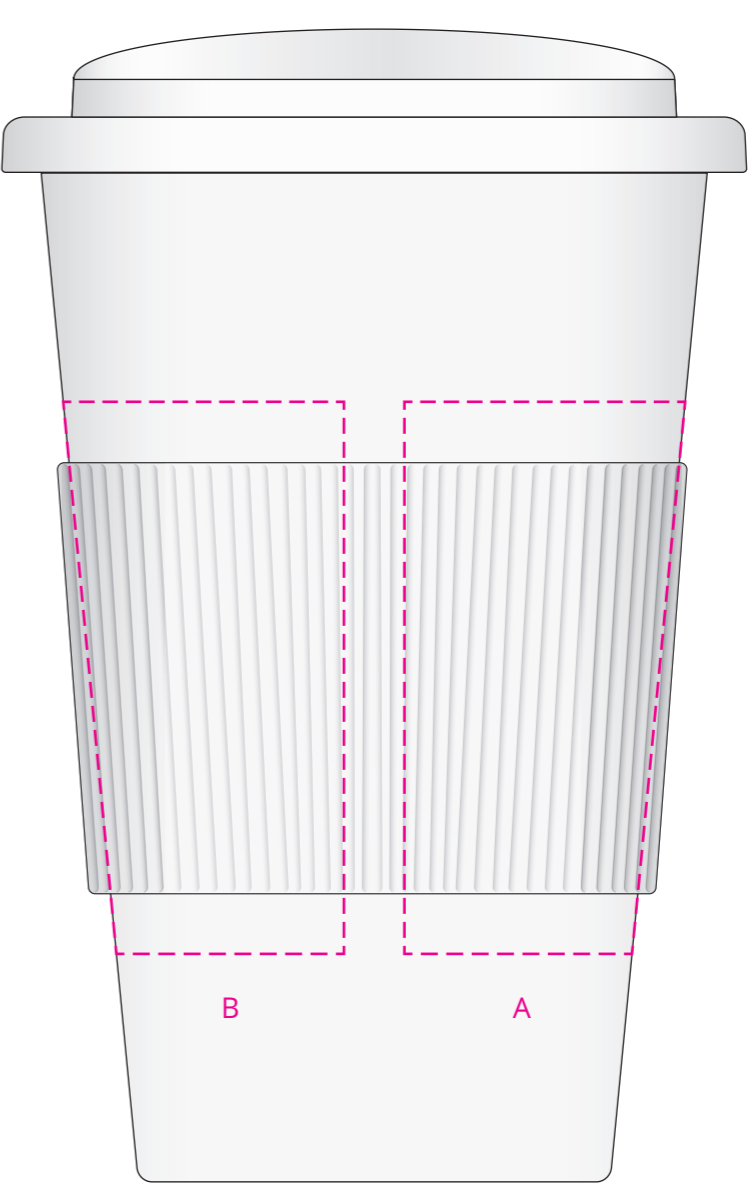

YOUR VISUAL PROOF (1 of 2)

Left side

Front

Right side

Back

For Visual Purposes Only. Please see page 2 for artwork alone.

Order Reference	xxxxxxx
Date created	xx/xx/xx
Created by	xx

Product	184673
Mug Colour	White
Lid Colour	White
Grip Colour	White
Branding	Spot Colour

PANTONE® Colours

PANTONE® XXXc	PANTONE® XXXc	PANTONE® XXXc	PANTONE® XXXc

Artwork Advisories

This template is not to scale and is to be used as a guide for print size & positioning only.

Grip can only be printed in the following colours: Black, Blue (2195), Cool Grey (7), Green (355), Gold (871), Red (2035), Orange (165), Purple (2685), Yellow (120), Reflex Blue, Silver, White.

Please email all approvals/amends to your order processor.

YOUR VISUAL PROOF (2 of 2)

Order Reference xxxxxx
Date created xx/xx/xx
Created by xx

Grip artwork

Print area - mug 228 x 73 mm
Print area - grip 50 x 50 mm
Logo size - mug xx x xx mm
Logo size - grip xx x xx mm
Branding Spot Colour

A

Mug artwork

B

- Grip print area
- Mug print area
- This area will be covered by the grip

Visual scale 100%.