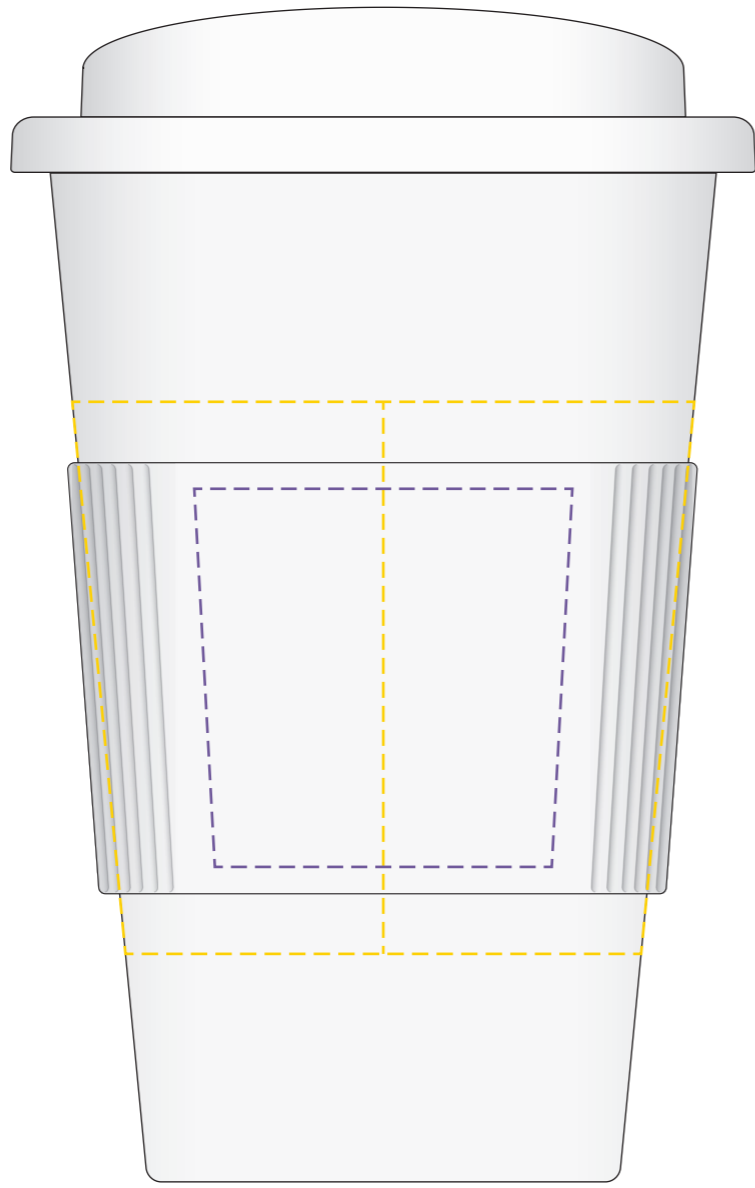

YOUR VISUAL PROOF (1 of 2)

Left side

Front

Right side

Back

For Visual Purposes Only. Please see page 2 for artwork alone.

Order Reference	xxxxxxx
Date created	xx/xx/xx
Created by	xx

Product	184673
Mug Colour	White
Lid Colour	White
Grip Colour	White
Branding	Spot Colour

PANTONE® Colours

PANTONE® XXXc	PANTONE® XXXc	PANTONE® XXXc	PANTONE® XXXc

Artwork Advisories

This template is not to scale and is to be used as a guide for print size & positioning only.

Grip can only be printed in the following colours: Black, Blue (2195), Cool Grey (7), Green (355), Gold (871), Red (2035), Orange (165), Purple (2685), Yellow (120), Reflex Blue, Silver, White.

Please email all approvals/amends to your order processor.

YOUR VISUAL PROOF (2 of 2)

Order Reference xxxxxx
Date created xx/xx/xx
Created by xx

Grip artwork

Print area - mug 228 x 73 mm
Print area - grip 50 x 50 mm
Logo size - mug xx x xx mm
Logo size - grip xx x xx mm
Branding Spot Colour

A

Mug artwork

B

- Grip print area
- Mug print area
- This area will be covered by the grip

Visual scale 100%.