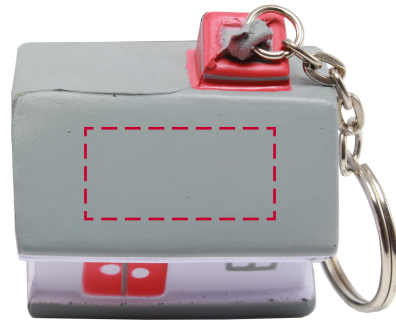

YOUR VISUAL PROOF

Order Reference	XXXXXX
Date created	xx/xx/xx
Created by	xx

Product	184867
Colour	Off White / Grey
Branding	Spot colour

PANTONE® Colours

Artwork Advisories

It is the customer's responsibility to ensure that the proof is correct in all areas. Please be sure to double-check spelling, grammar, layout and design before approving artwork. Due to the variation in monitor colours and adjustments, PDF proofs may not provide an accurate colour representation of the final product & printed work. Once artwork is approved, your order will be processed based on the above unless any amendments are made. All orders are subject to our terms and conditions.

Please email all approvals/amends to your order processor.

Scale	100%	Print area	25 x 12mm	Logo size	xx x xxmm
-------	------	------------	-----------	-----------	-----------