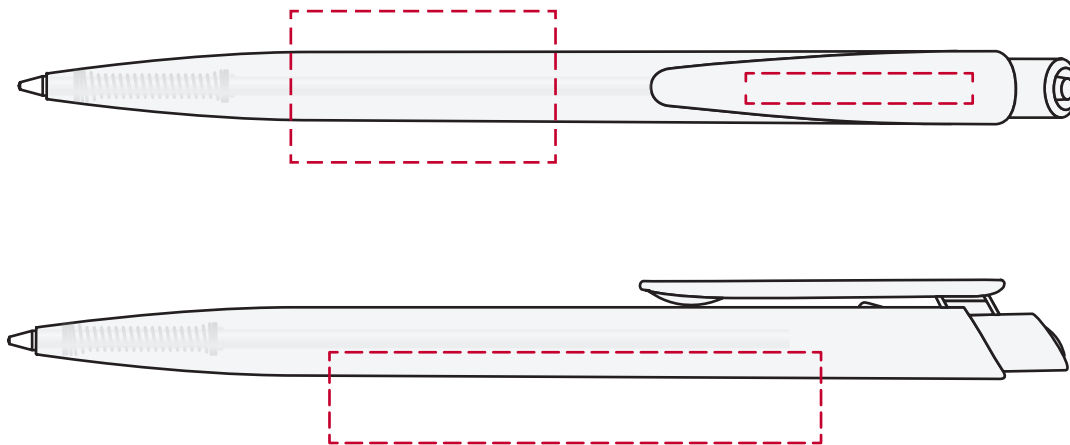

YOUR VISUAL PROOF

Order Reference xxxxxx
Date created xx/xx/xx
Created by xx

Product 181026
Colour White
Branding Spot colour

PANTONE® Colours

Artwork Advisories

It is the customer's responsibility to ensure that the proof is correct in all areas. Please be sure to double-check spelling, grammar, layout and design before approving artwork. **Due to the variation in monitor colours and adjustments, PDF proofs may not provide an accurate colour representation of the final product & printed work.** Once artwork is approved, your order will be processed based on the above unless any amendments are made. All orders are subject to our terms and conditions.

Please email all approvals/amends to your order processor.

Scale 100% Print area 35 x 20mm (barrel) 65 x 12mm (side of barrel) 30 x 4mm (clip) Logo size xx x xxmm