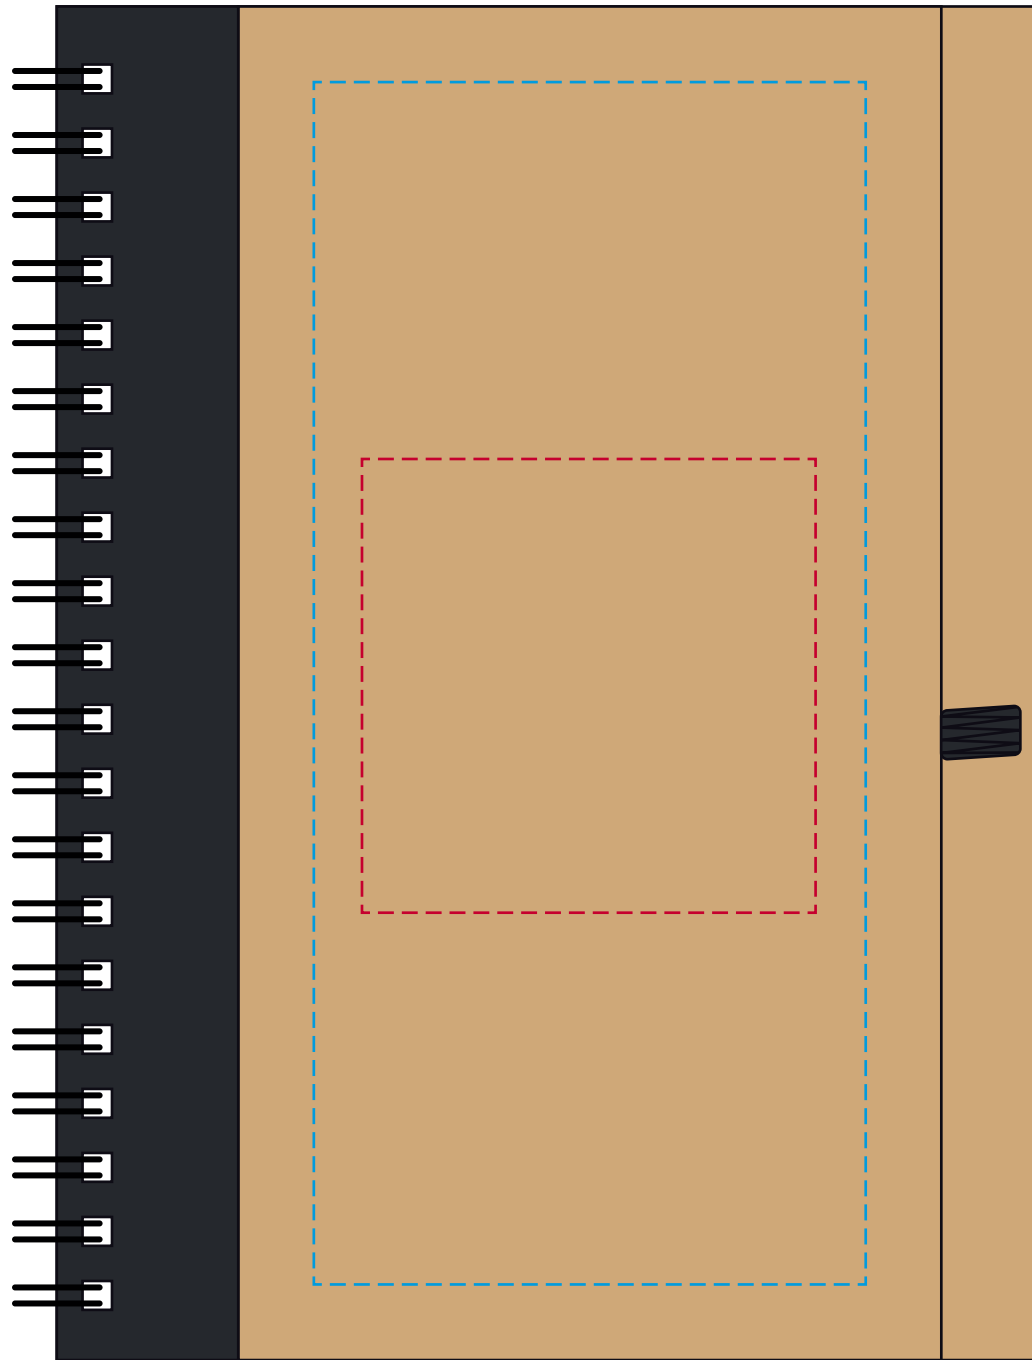

YOUR VISUAL PROOF

--- Print area
--- Print area can go anywhere within this boundary

Scale 100% Print area 60 x 60 mm notebook 50 x 20 mm pen Logo size xx x xx mm

Order Reference xxxxxx
Date created xx/xx/xx
Created by xx

Product 183700
Colour Natural / Black
Branding Spot Colour (3 col. max)

PANTONE® Colours

Artwork Advisories

It is the customer's responsibility to ensure that the proof is correct in all areas. Please be sure to double-check spelling, grammar, layout and design before approving artwork. Due to the variation in monitor colours and adjustments, PDF proofs may not provide an accurate colour representation of the final product & printed work. Once artwork is approved, your order will be processed based on the above unless any amendments are made. All orders are subject to our terms and conditions.