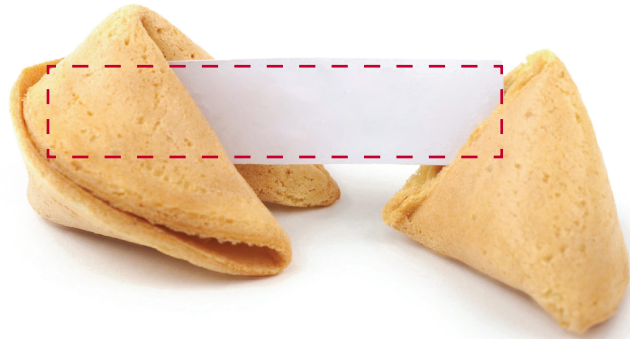

YOUR VISUAL PROOF

Order Reference	xxxxxx
Date created	xx/xx/xx
Created by	xx

Product	180088
Colour	White
Branding	Spot colour

PANTONE® Colours

Artwork Advisories

Please note: Customised messages have a limit of 120 characters per message including spaces.

Wrapper Print Area	50 x 50 mm
Message Print Area	12 x 60 mm
Logo Size	xx x xx mm
Branding	Spot colour

Scale 100% Print area xx x xxmm Logo size xx x xxmm