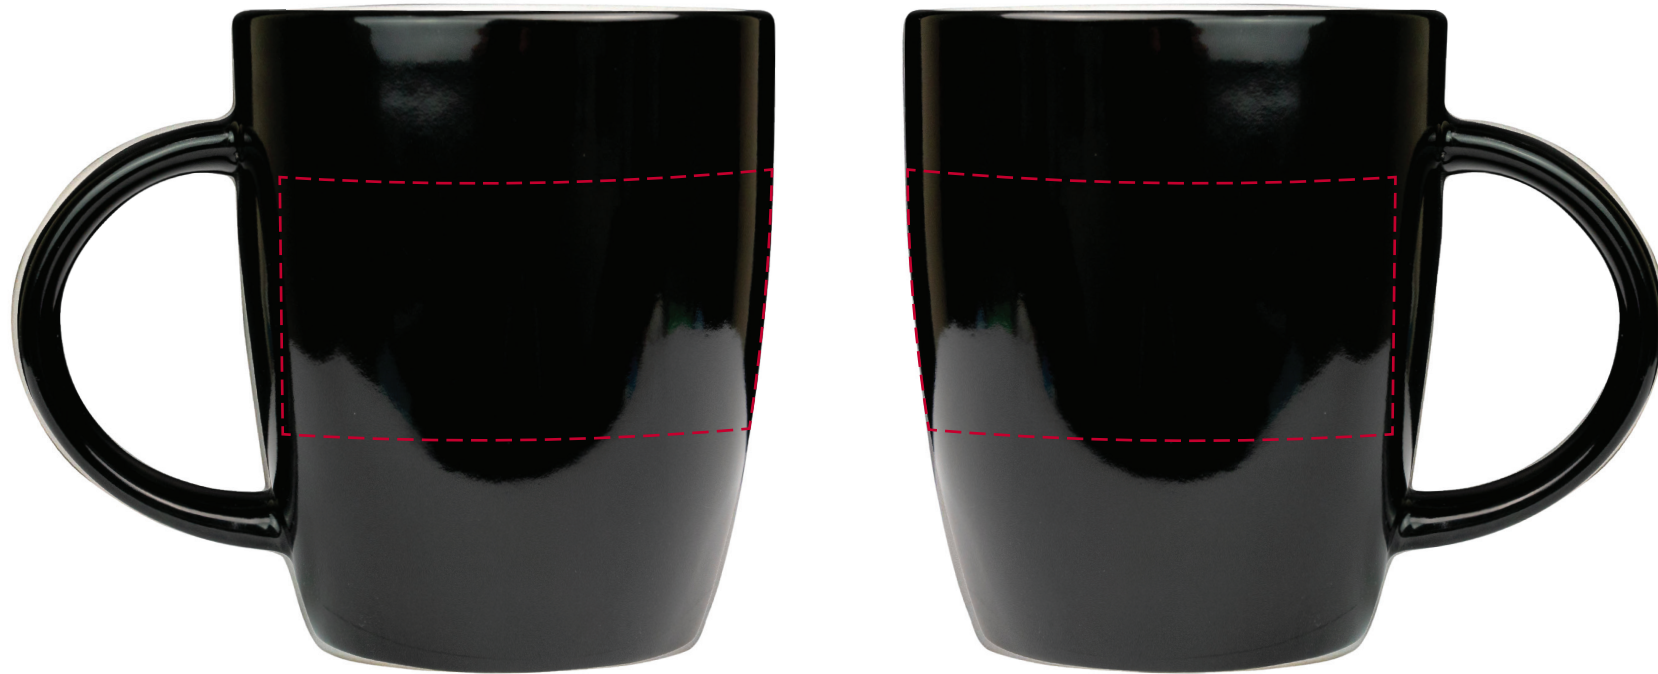

# YOUR VISUAL PROOF (1 of 2)

Order Reference	xxxxxx
Date created	xx/xx/xx
Created by	xx

Product	187468
Colour	Black
Branding	Spot colour

# YOUR VISUAL PROOF (2 of 2)

Order Reference xxxxxx  
Date created xx/xx/xx  
Created by xx

Print area 180 x 35 mm  
Logo size xx x xxmm  
Branding Spot colour