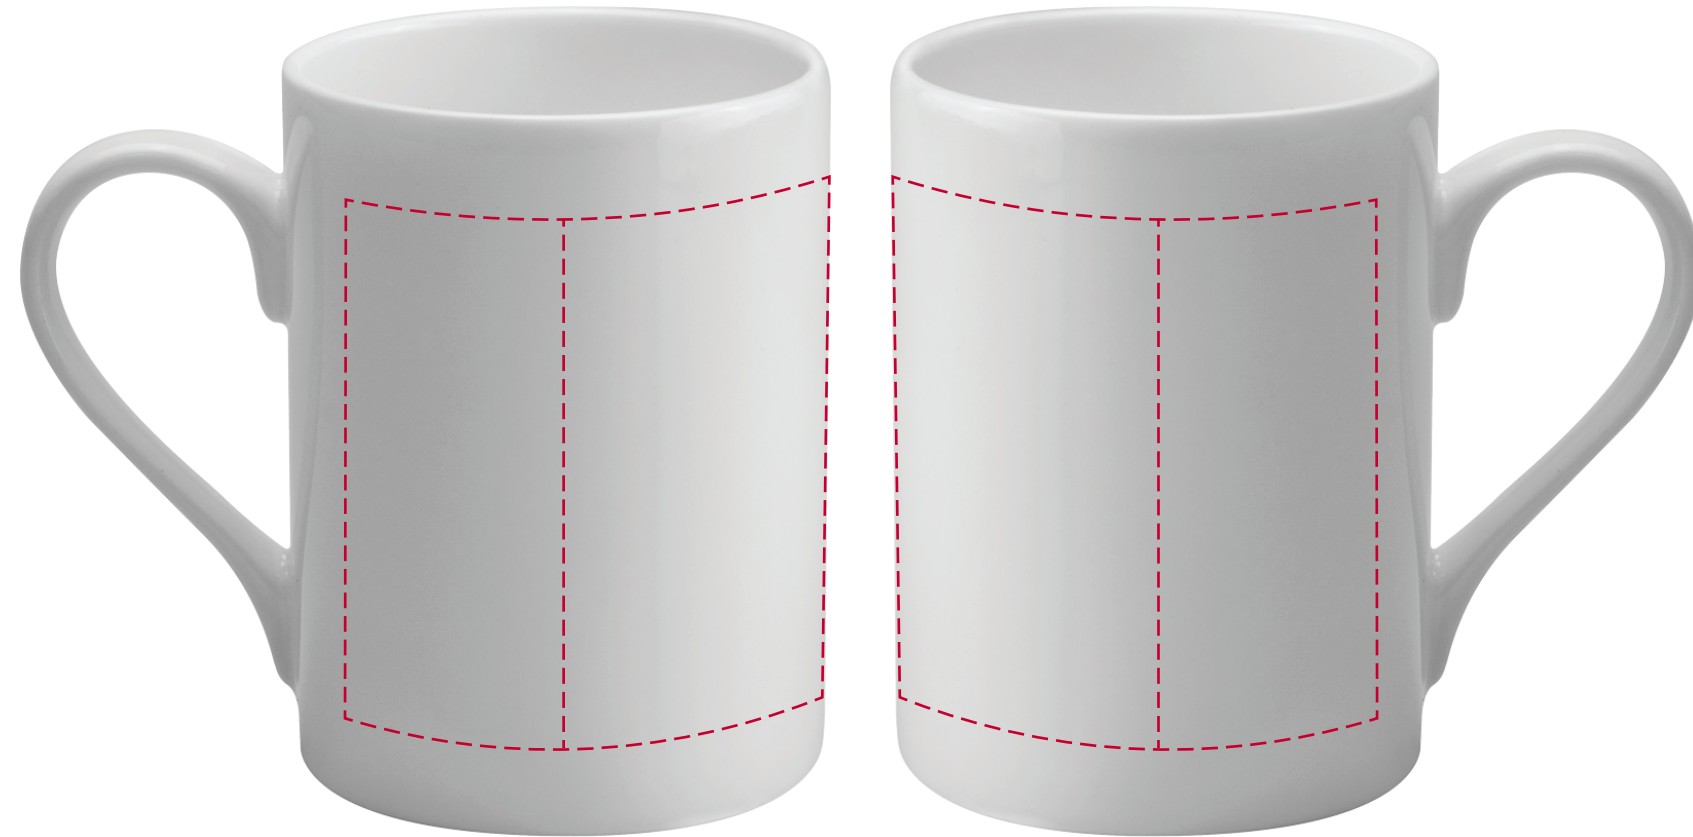

# YOUR VISUAL PROOF (1 of 2)

Order Reference    xxxxxx  
Date created        xx/xx/xx  
Created by            xx

Product              182822  
Colour                White  
Branding             Spot colour (Direct)

# YOUR VISUAL PROOF (2 of 2)

Order Reference xxxxxx  
Date created xx/xx/xx  
Created by xx

Print area 185 x 70 mm  
Logo size xx x xxmm  
Branding Spot Colour (Direct)