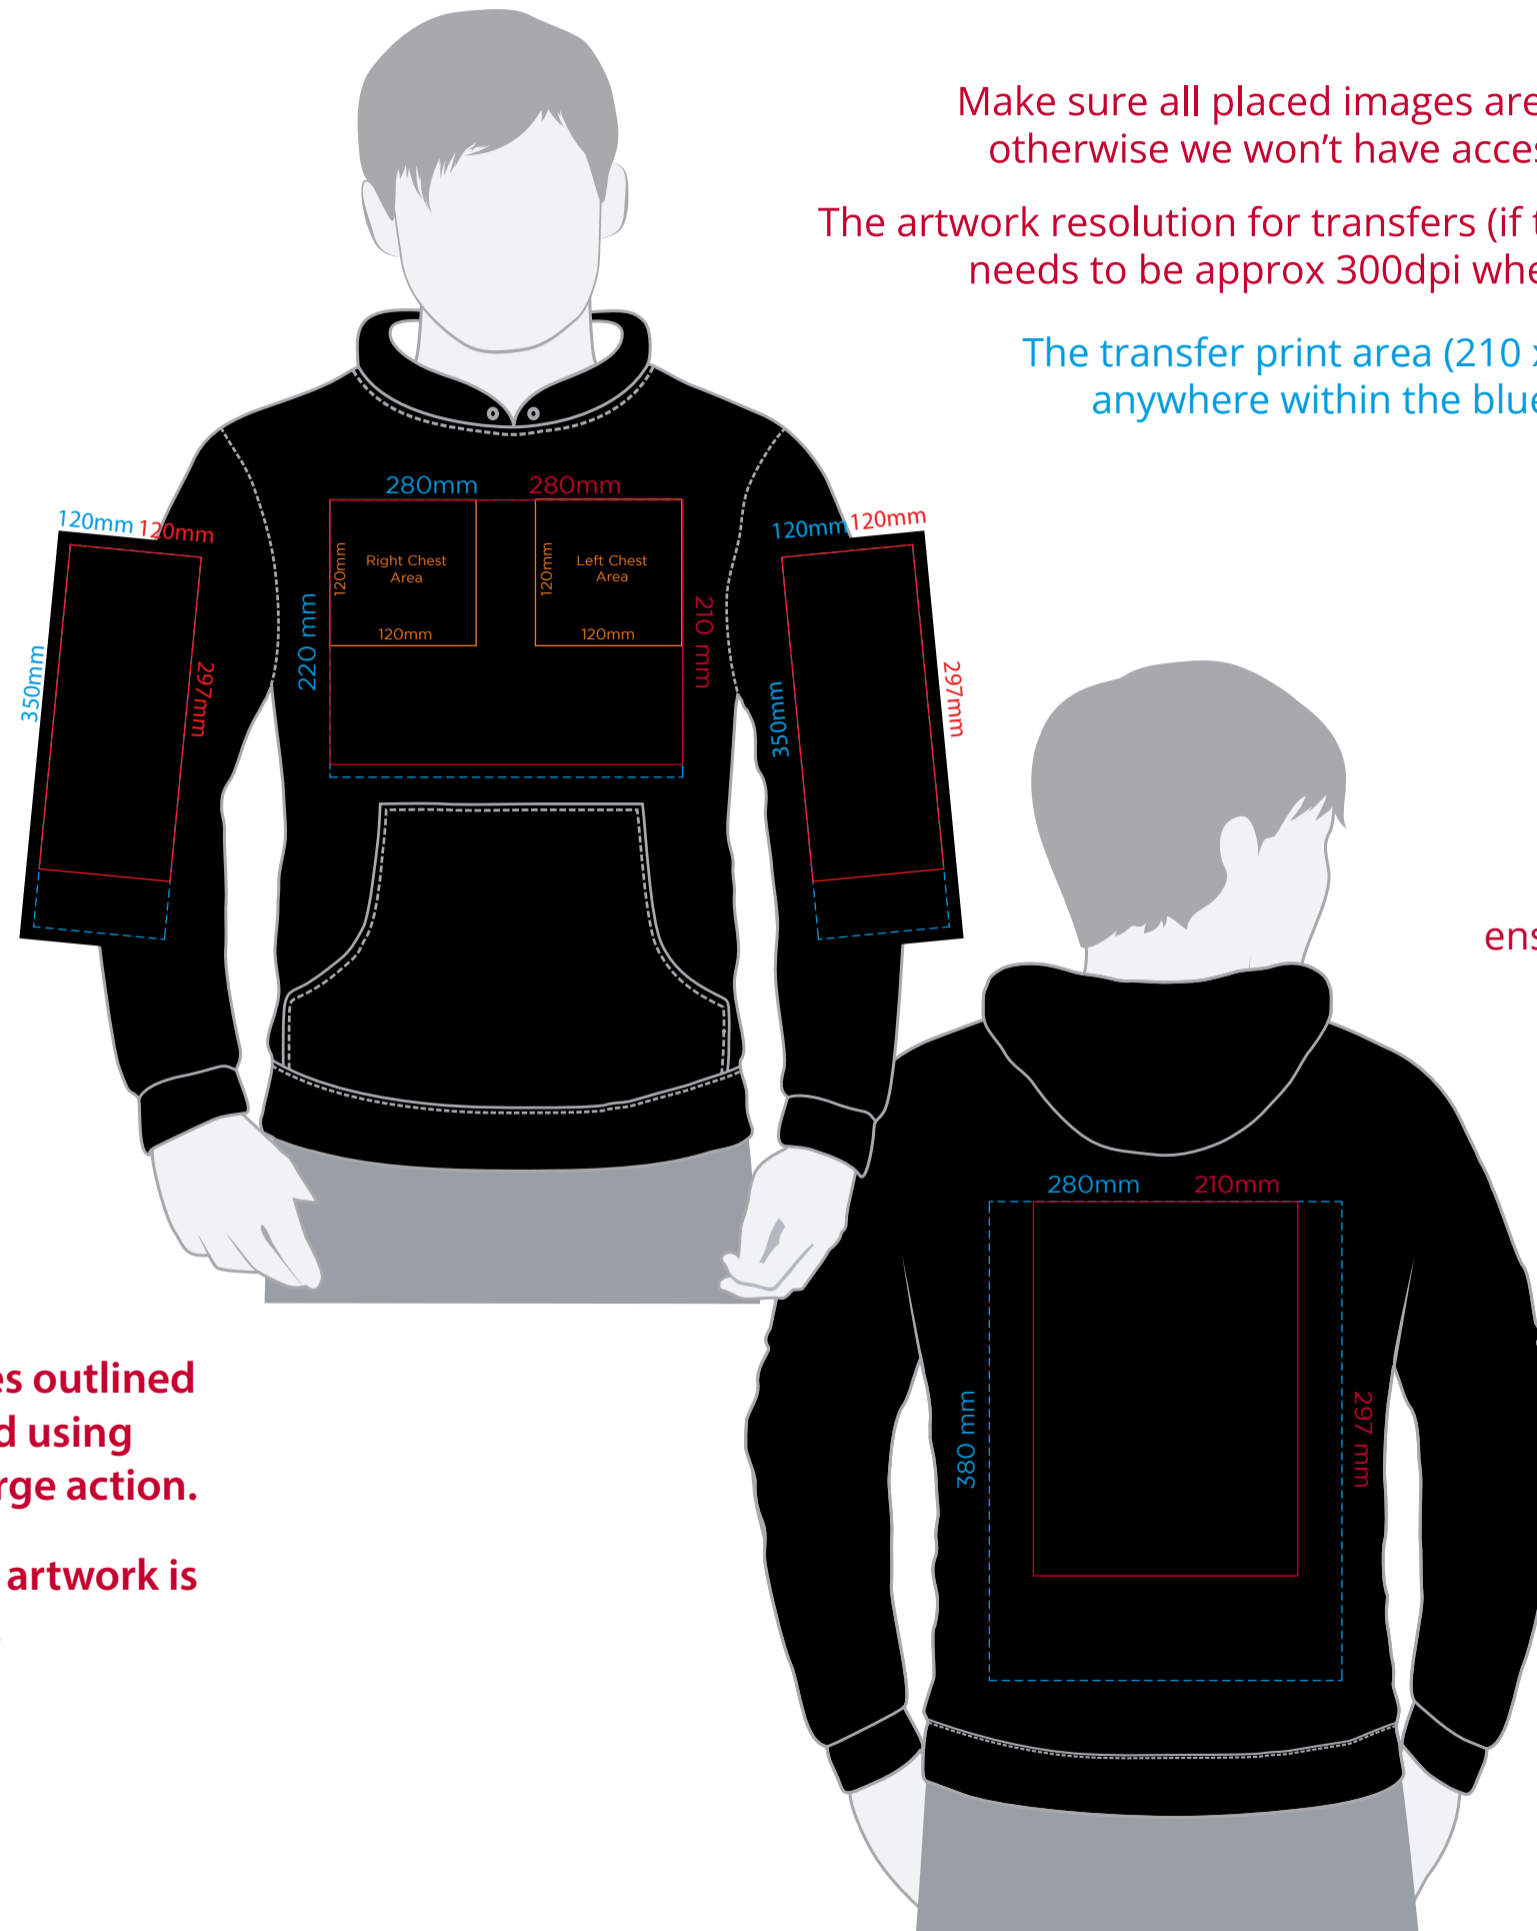

# YOUR VISUAL PROOF (1 of 2)

Order Reference      xxxxxx  
Date created        xx/xx/xx  
Created by            xx

Make sure all placed images are embed in the file otherwise we won't have access to the artwork

The artwork resolution for transfers (if the artwork isn't vectored) needs to be approx 300dpi when set at print size

The transfer print area (210 x 297mm) can go anywhere within the blue dotted area.

If you turn the print area horizontal on the back, ensure the width is max 280mm

## Artwork Advisories

This template is not to scale and is to be used as a guide for print size & positioning only.

When transfer printed an outline edge (keyline) may be visible.

Full colour printed colours may differ when printed to the final product.