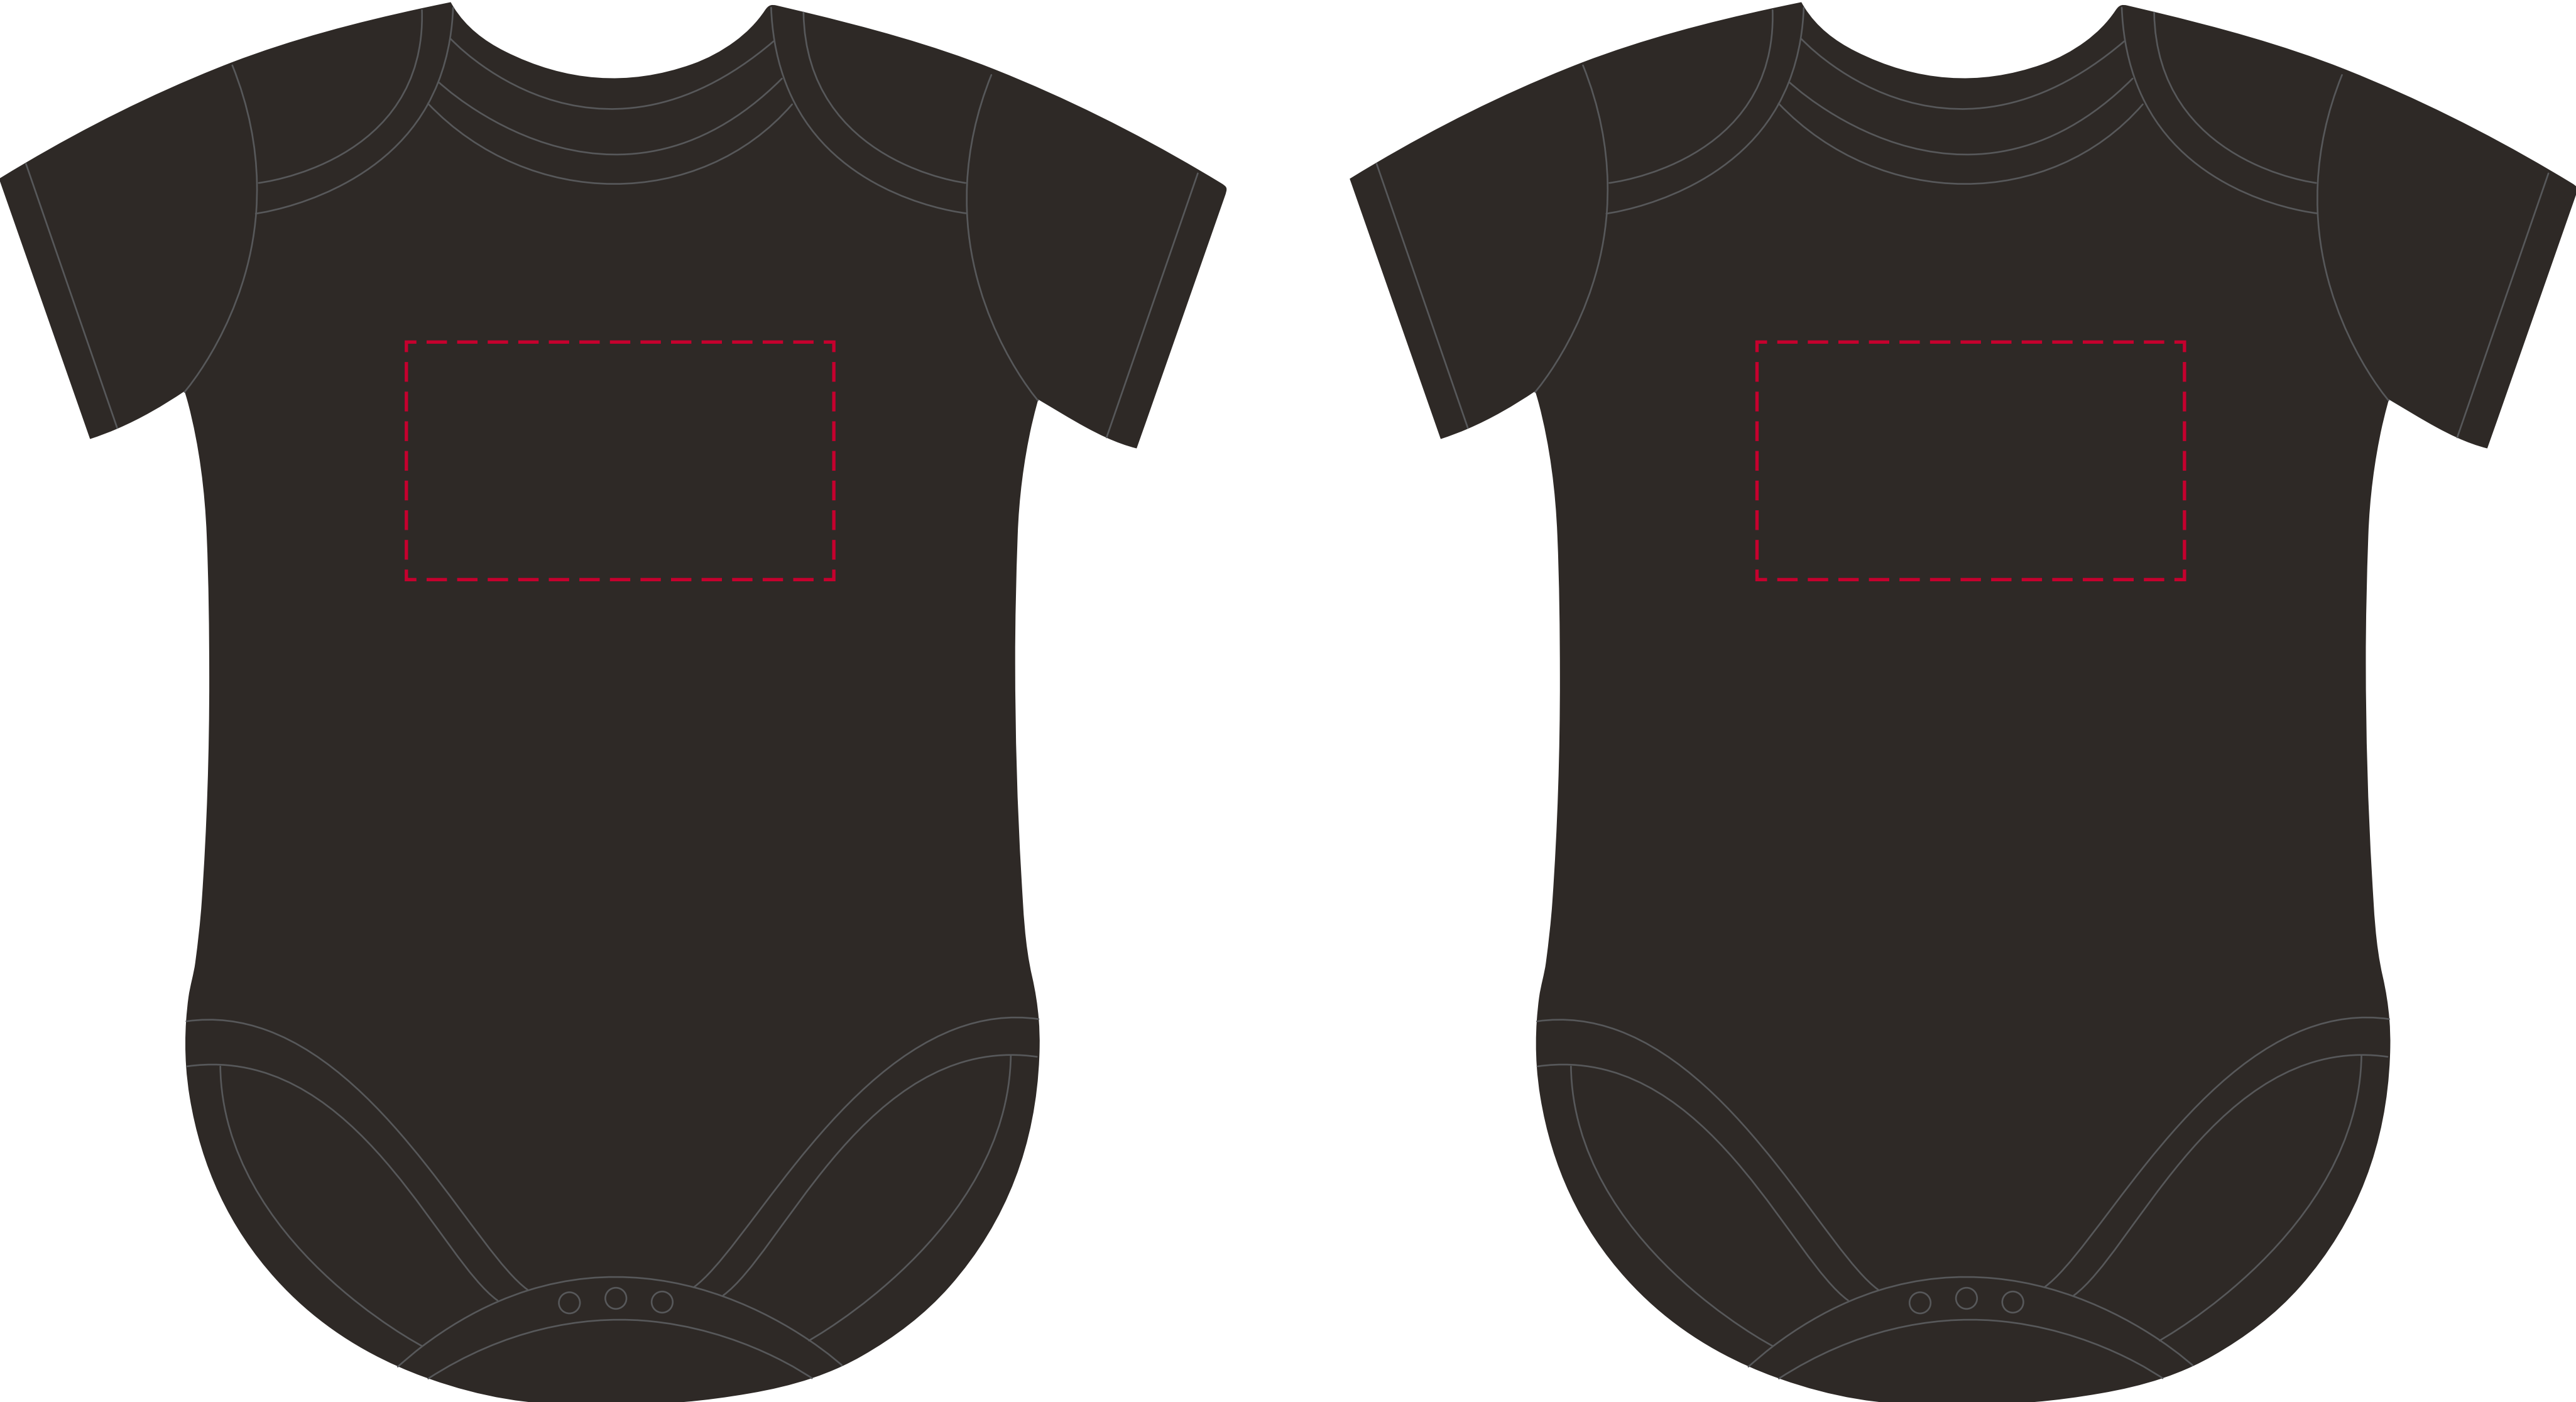

YOUR VISUAL PROOF

Order Reference xxxxxx
Date created xx/xx/xx
Created by xx

Product 189127
Colour Black
Branding Spot Colour

Embroidery (Madeira Thread) Colours

Artwork Advisories

Actual **embroidery appearance may differ slightly** once digitised.

Please email all approvals/amends to your order processor.

Scale 100% Print area 90 x 50 mm Logo size xx x xxmm