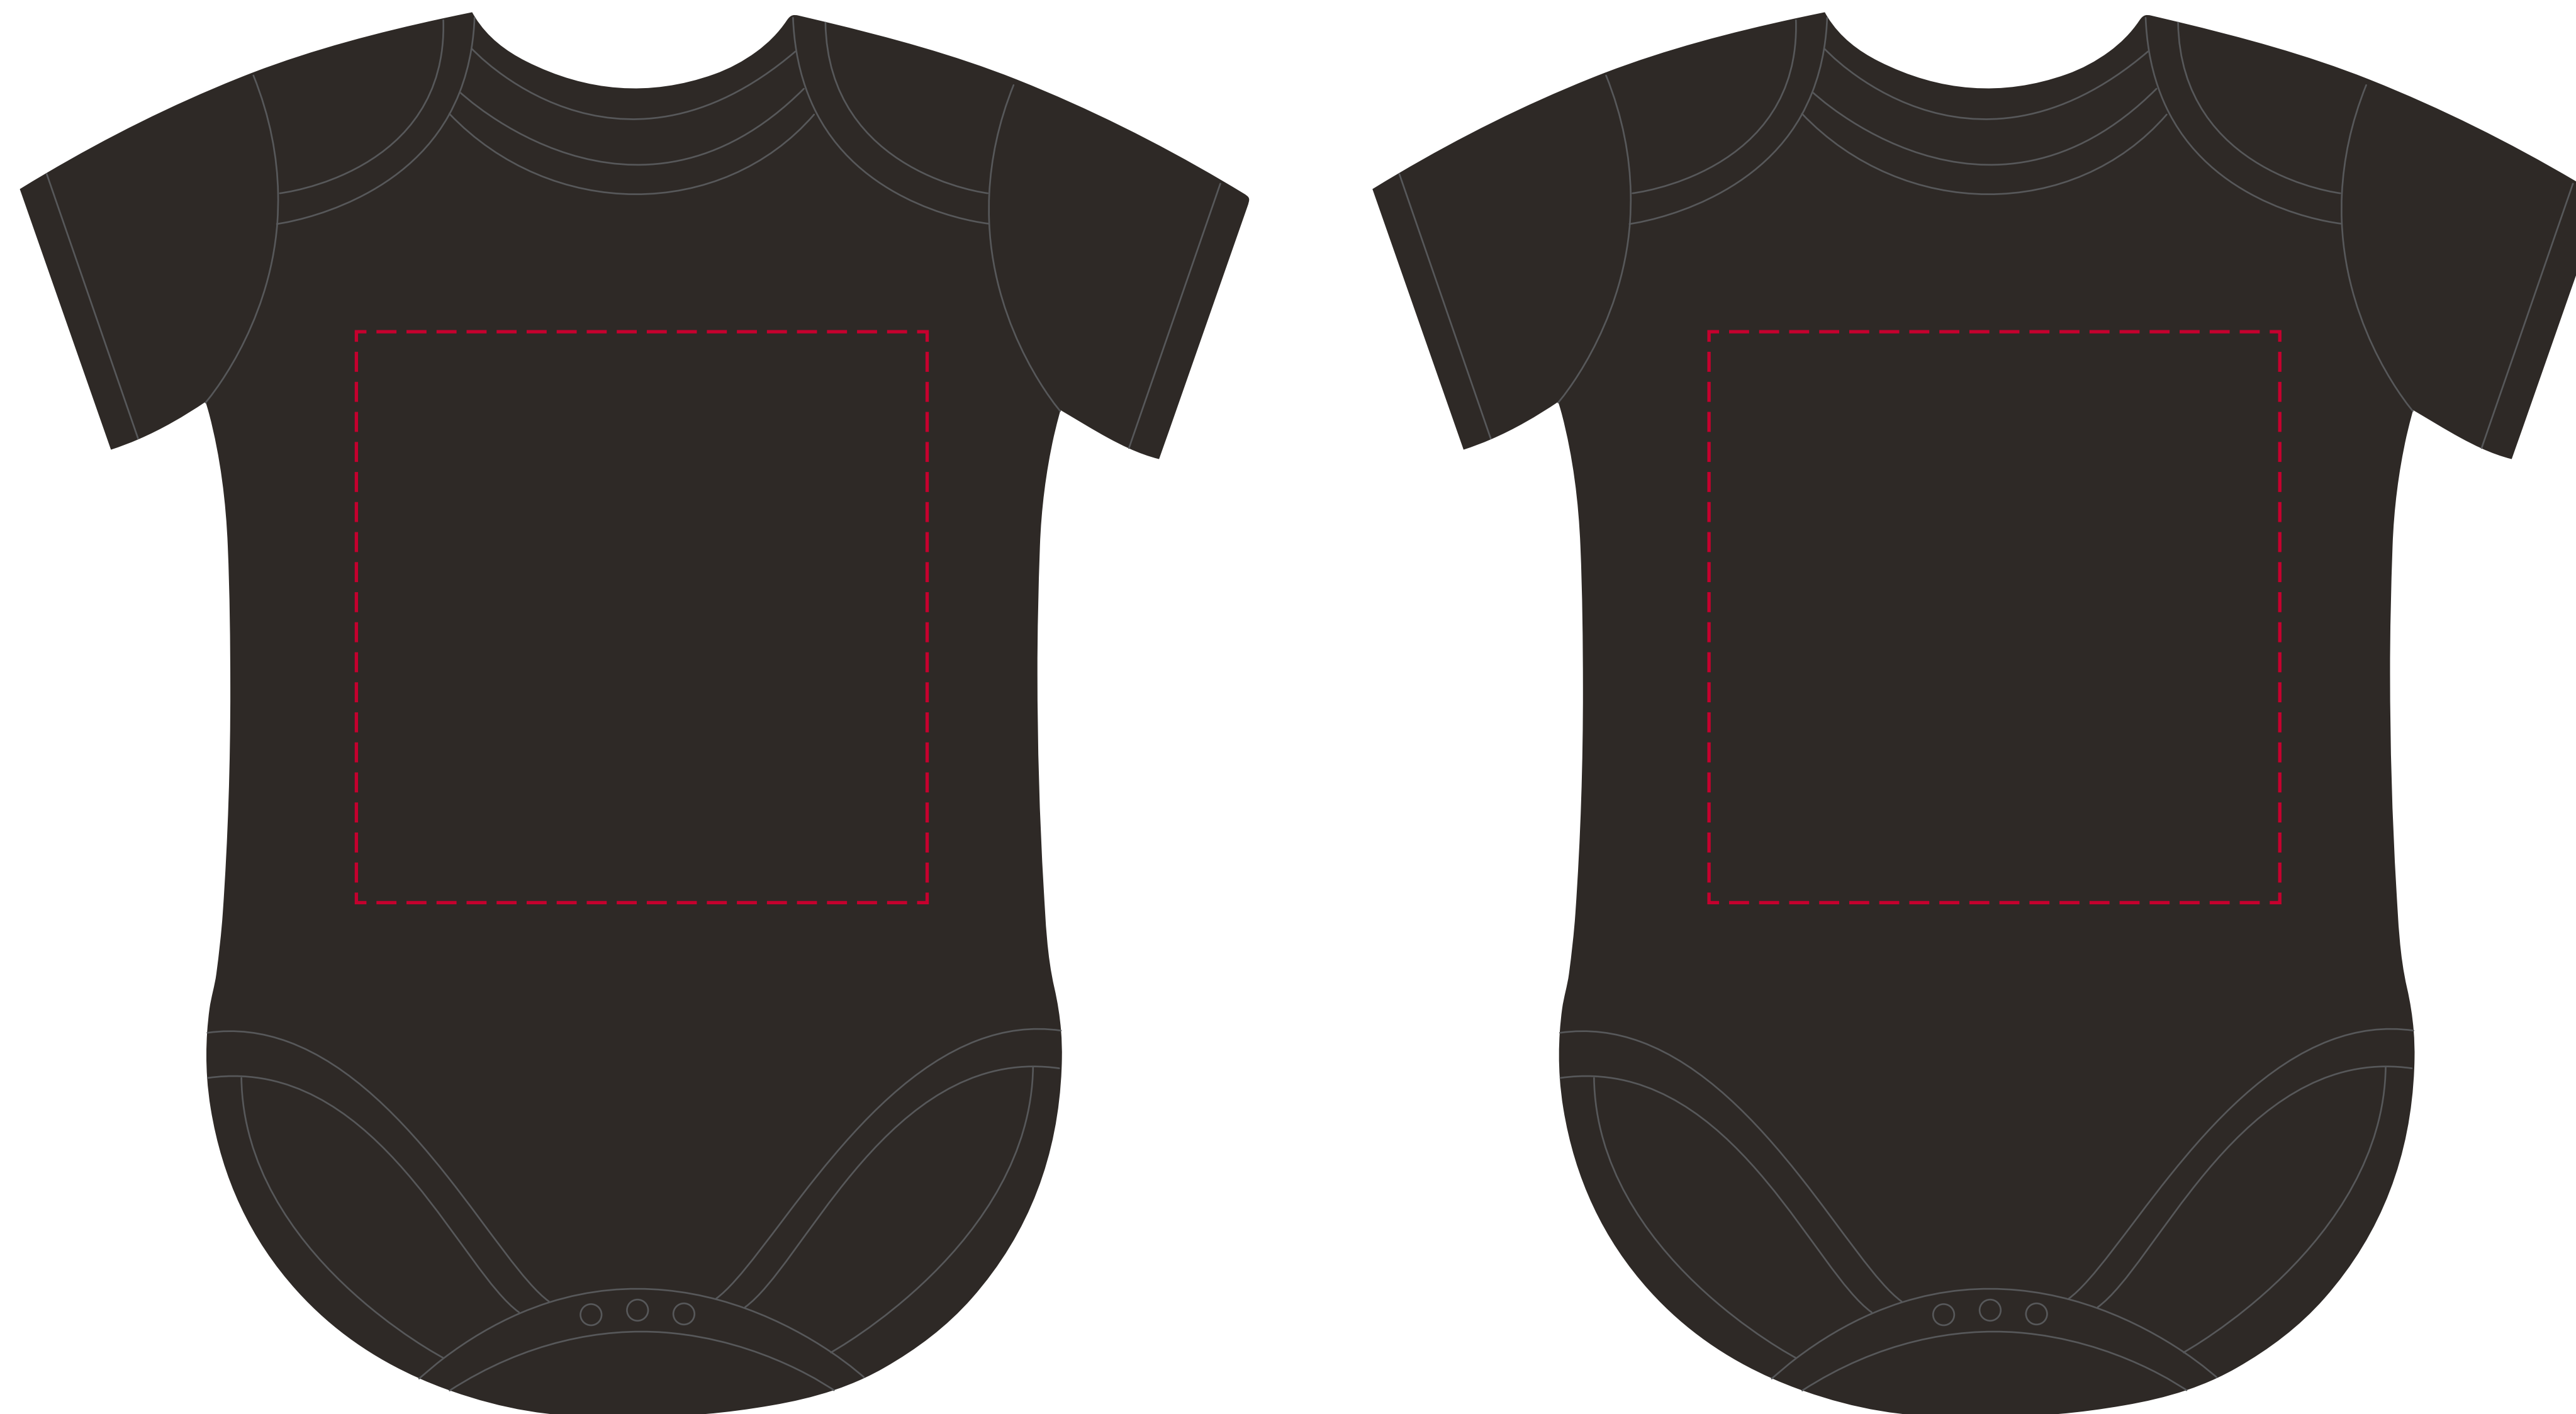

YOUR VISUAL PROOF

Order Reference xxxxxx
Date created xx/xx/xx
Created by xx

Product 189127
Colour Black
Branding Spot Colour

PANTONE® Colours

Artwork Advisories

It is the customer's responsibility to ensure that the proof is correct in all areas. Please be sure to double-check spelling, grammar, layout and design before approving artwork. **Due to the variation in monitor colours and adjustments, PDF proofs may not provide an accurate colour representation of the final product & printed work.** Once artwork is approved, your order will be processed based on the above unless any amendments are made. All orders are subject to our terms and conditions.

Please email all approvals/amends to your order processor.

Scale 100% Print area 120 x 120 mm (front) 120 x 160 mm (back) Logo size xx x xxmm