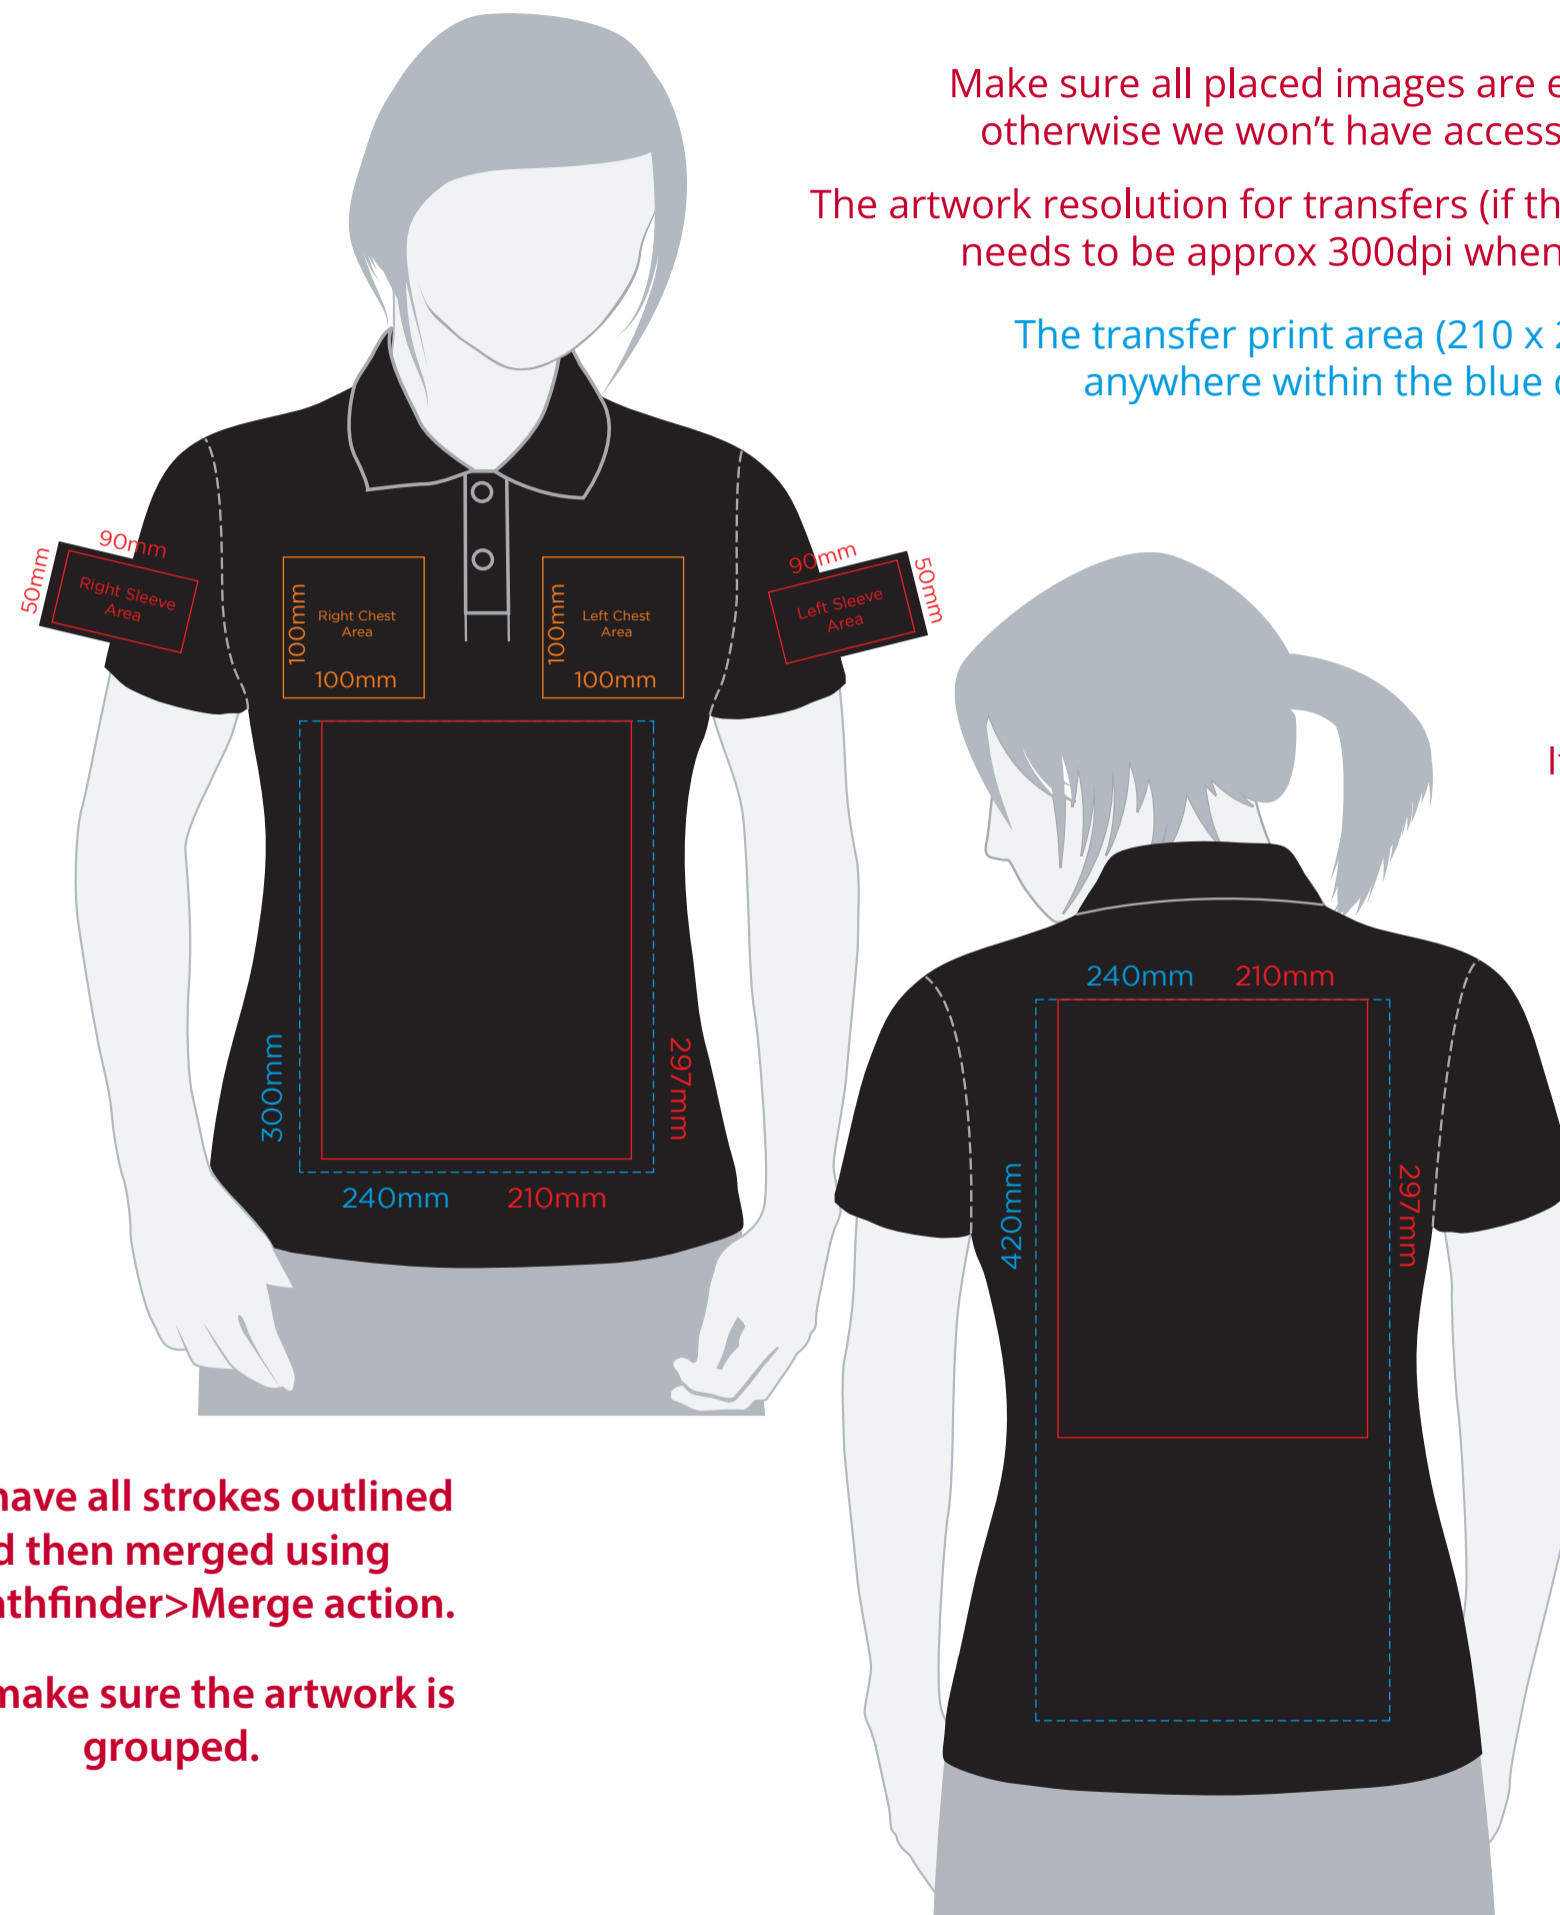

# YOUR VISUAL PROOF (1 of 2)

Order Reference      xxxxxx  
Date created        xx/xx/xx  
Created by            xx

Make sure all placed images are embed in the file otherwise we won't have access to the artwork

The artwork resolution for transfers (if the artwork isn't vectored) needs to be approx 300dpi when set at print size

The transfer print area (210 x 297mm) can go anywhere within the blue dotted area.

If you turn the print area horizontal, ensure the width is max 240mm

## Artwork Advisories

This template is not to scale and is to be used as a guide for print size & positioning only.

When transfer printed an outline edge (keyline) may be visible.

Full colour printed colours may differ when printed to the final product.