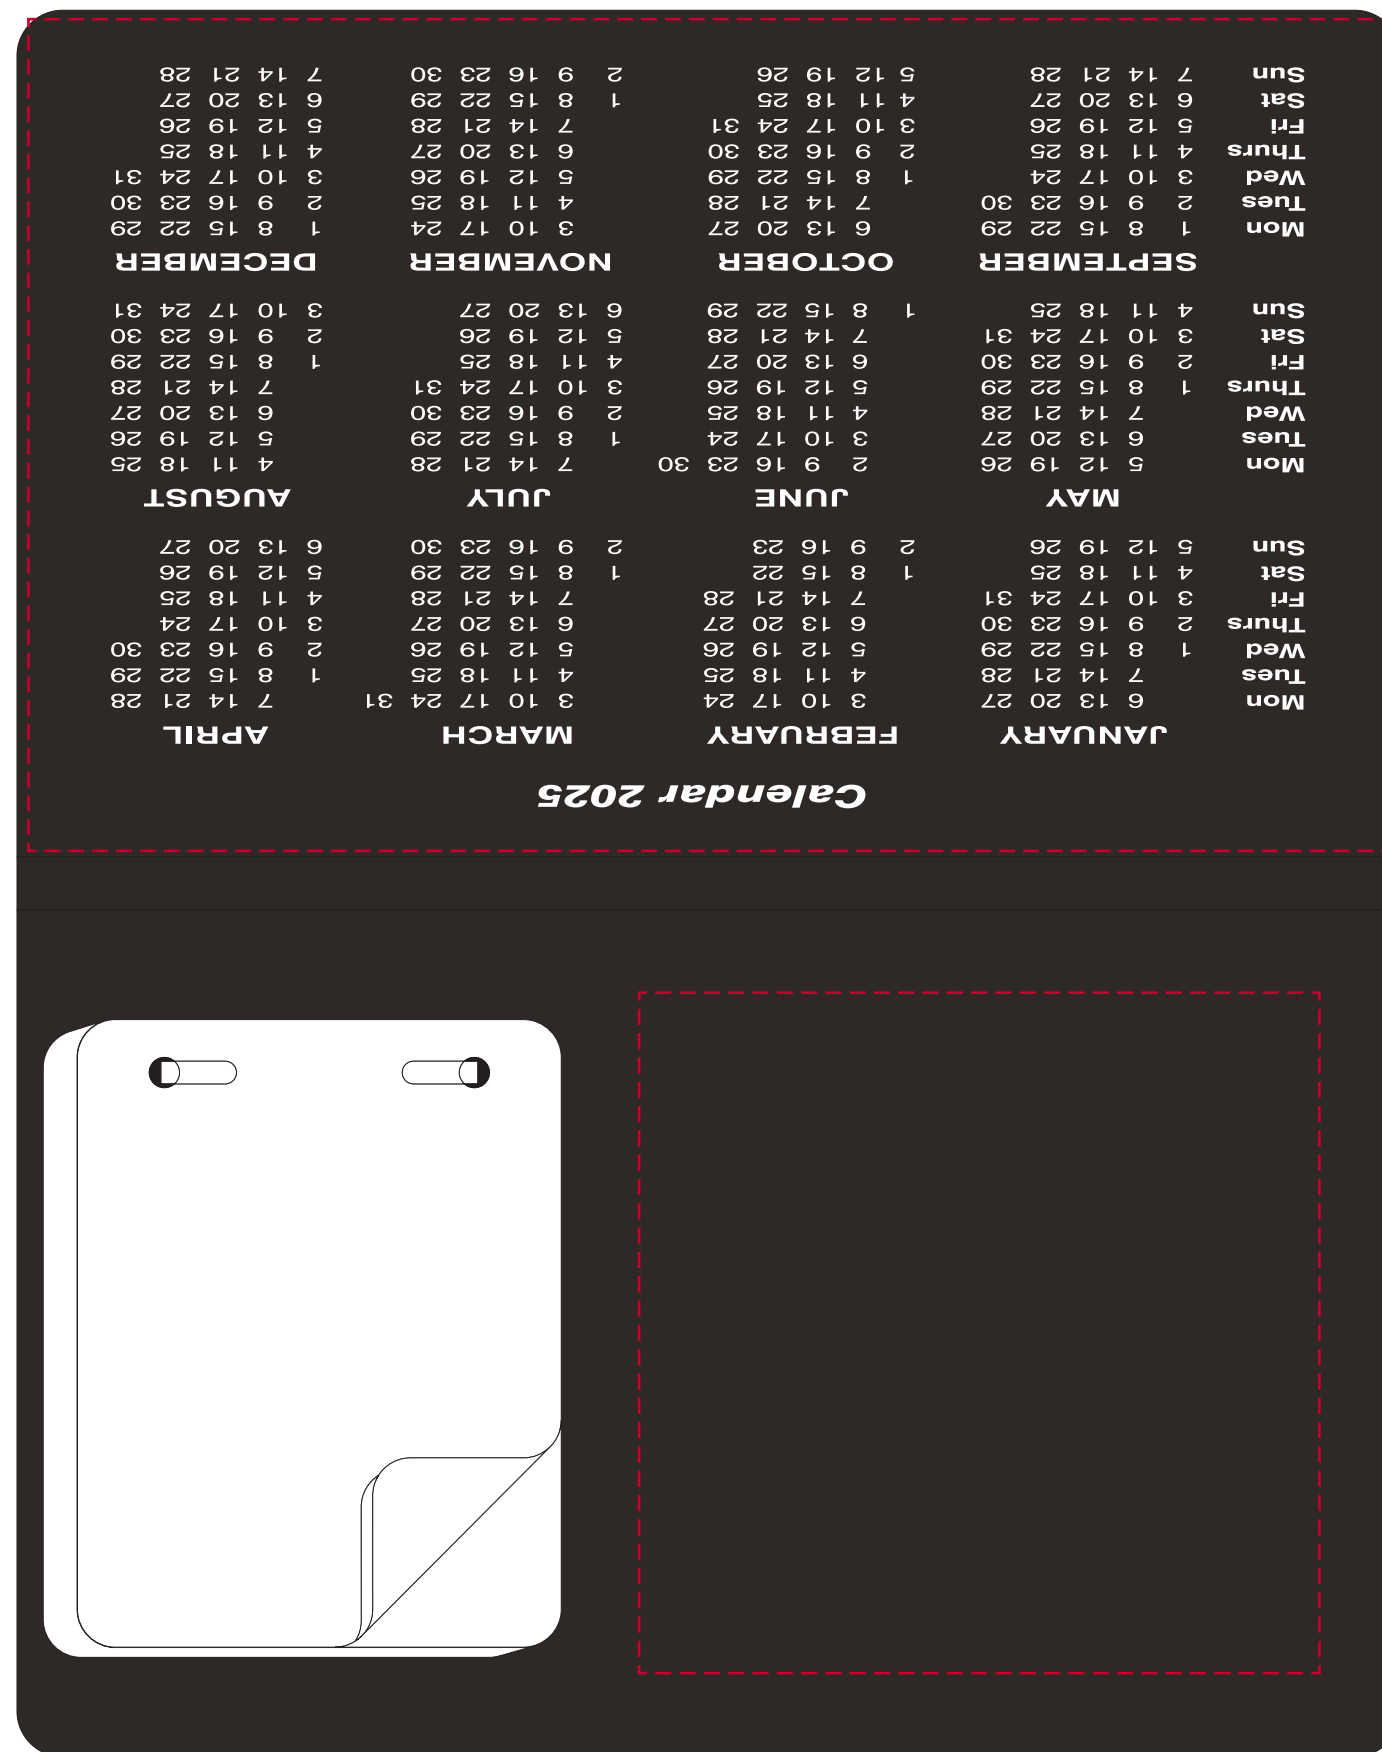

YOUR VISUAL PROOF

Order Reference xxxxxx
 Date created xx/xx/xx
 Created by xx

Product 189495
 Colour Black
 Branding Spot Colour / Full Colour

PANTONE® Colours

Artwork Advisories

It is the customer's responsibility to ensure that the proof is correct in all areas. Please be sure to double-check spelling, grammar, layout and design before approving artwork. Due to the variation in monitor colours and adjustments, PDF proofs may not provide an accurate colour representation of the final product & printed work. Once artwork is approved, your order will be processed based on the above unless any amendments are made. All orders are subject to our terms and conditions.

Please email all approvals/amends to your order processor.

Scale 100% Print area Front 90 x 90 mm Back 180 x 110 mm Logo size xx x xx mm