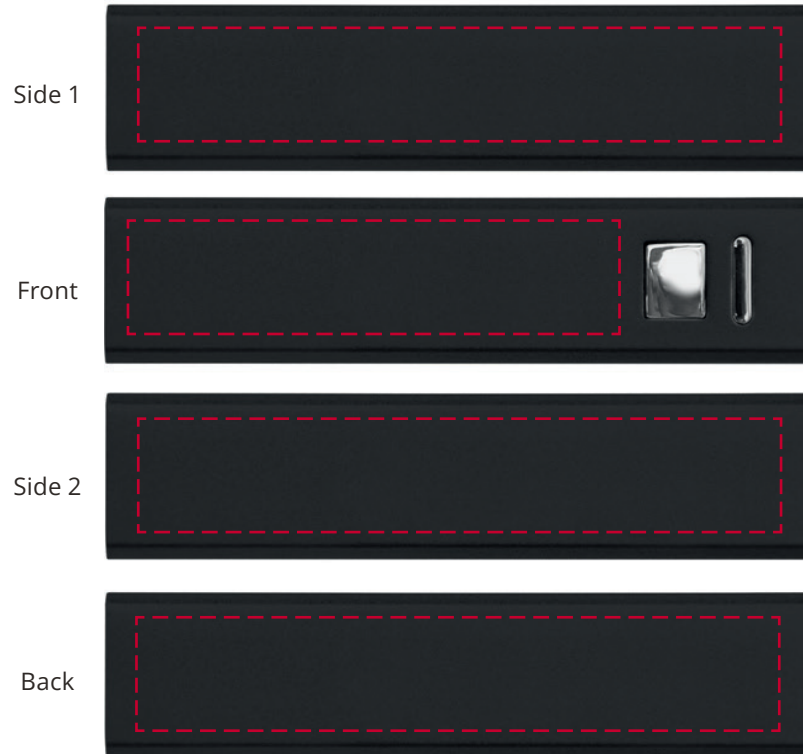

YOUR VISUAL PROOF

Scale 100% Print area Front 65 x 15 mm Back/Sides 85 x 15 mm Logo size xx x xxmm

Order Reference xxxxxx
Date created xx/xx/xx
Created by xx

Product 193197
Colour Black
Branding Full Colour