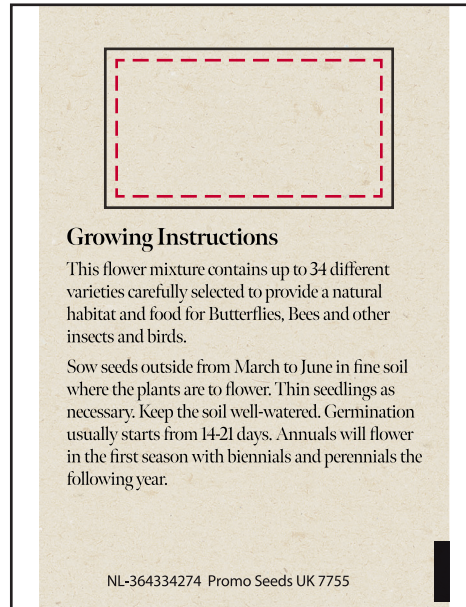

YOUR VISUAL PROOF

Order Reference xxxxxx
Date created xx/xx/xx
Created by xx

Product 188302
Colour White
Seed Variant Butterfly & Bee
Branding Full Colour

Artwork Advisories

All artwork will be printed onto a label.

Please email all approvals/amends to your order processor.

Scale 100% Print area 35 x 18 mm Logo size xx x xxmm