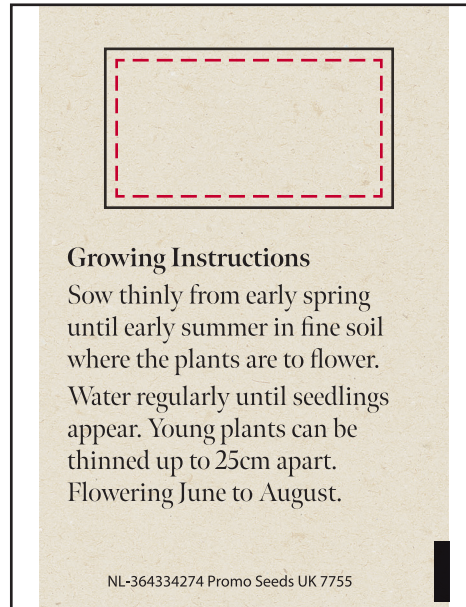

# YOUR VISUAL PROOF

Order Reference xxxxxx  
Date created xx/xx/xx  
Created by xx

Product 188302  
Colour White  
Seed Variant Cornflower  
Branding Full Colour

**Please email all approvals/amends to your order processor.**

Scale 100%    Print area 35 x 18 mm    Logo size xx x xxmm