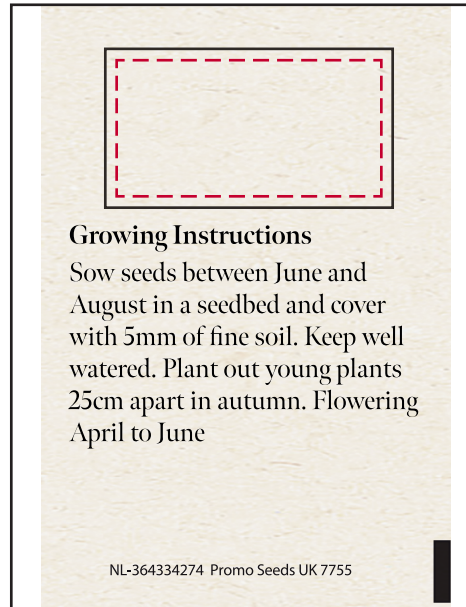

# YOUR VISUAL PROOF

Order Reference xxxxxx  
Date created xx/xx/xx  
Created by xx

Product 188302  
Colour White  
Seed Variant Forget me Not  
Branding Full Colour

**Please email all approvals/amends to your order processor.**

Scale 100%    Print area 35 x 18 mm    Logo size xx x xxmm