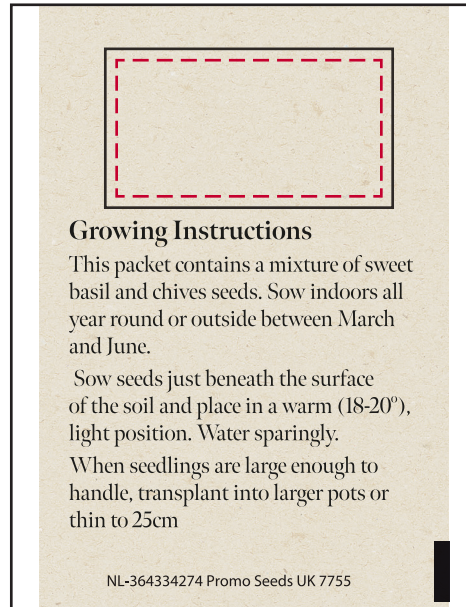

YOUR VISUAL PROOF

Order Reference xxxxxx
Date created xx/xx/xx
Created by xx

Product 188302
Colour White
Seed Variant Kitchen Herbs
Branding Full Colour

Artwork Advisories

All artwork will be printed onto a label.

Please email all approvals/amends to your order processor.

Scale 100% Print area 35 x 18 mm Logo size xx x xxmm