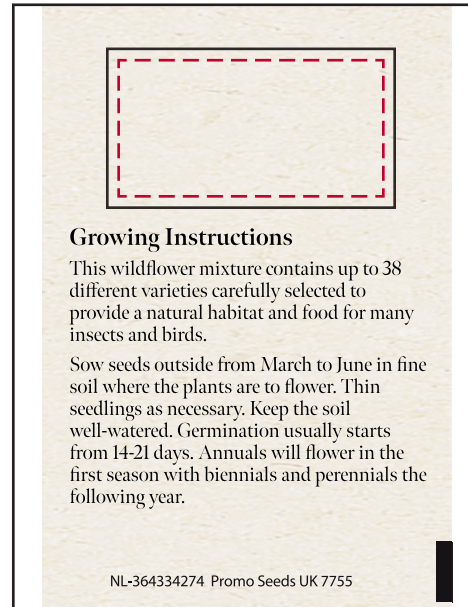

YOUR VISUAL PROOF

Order Reference xxxxxx
Date created xx/xx/xx
Created by xx

Product 188302
Colour White
Seed Variant Wildflowers
Branding Full Colour

Artwork Advisories

All artwork will be printed onto a label.

Please email all approvals/amends to your order processor.

Scale 100% Print area 35 x 18 mm Logo size xx x xxmm