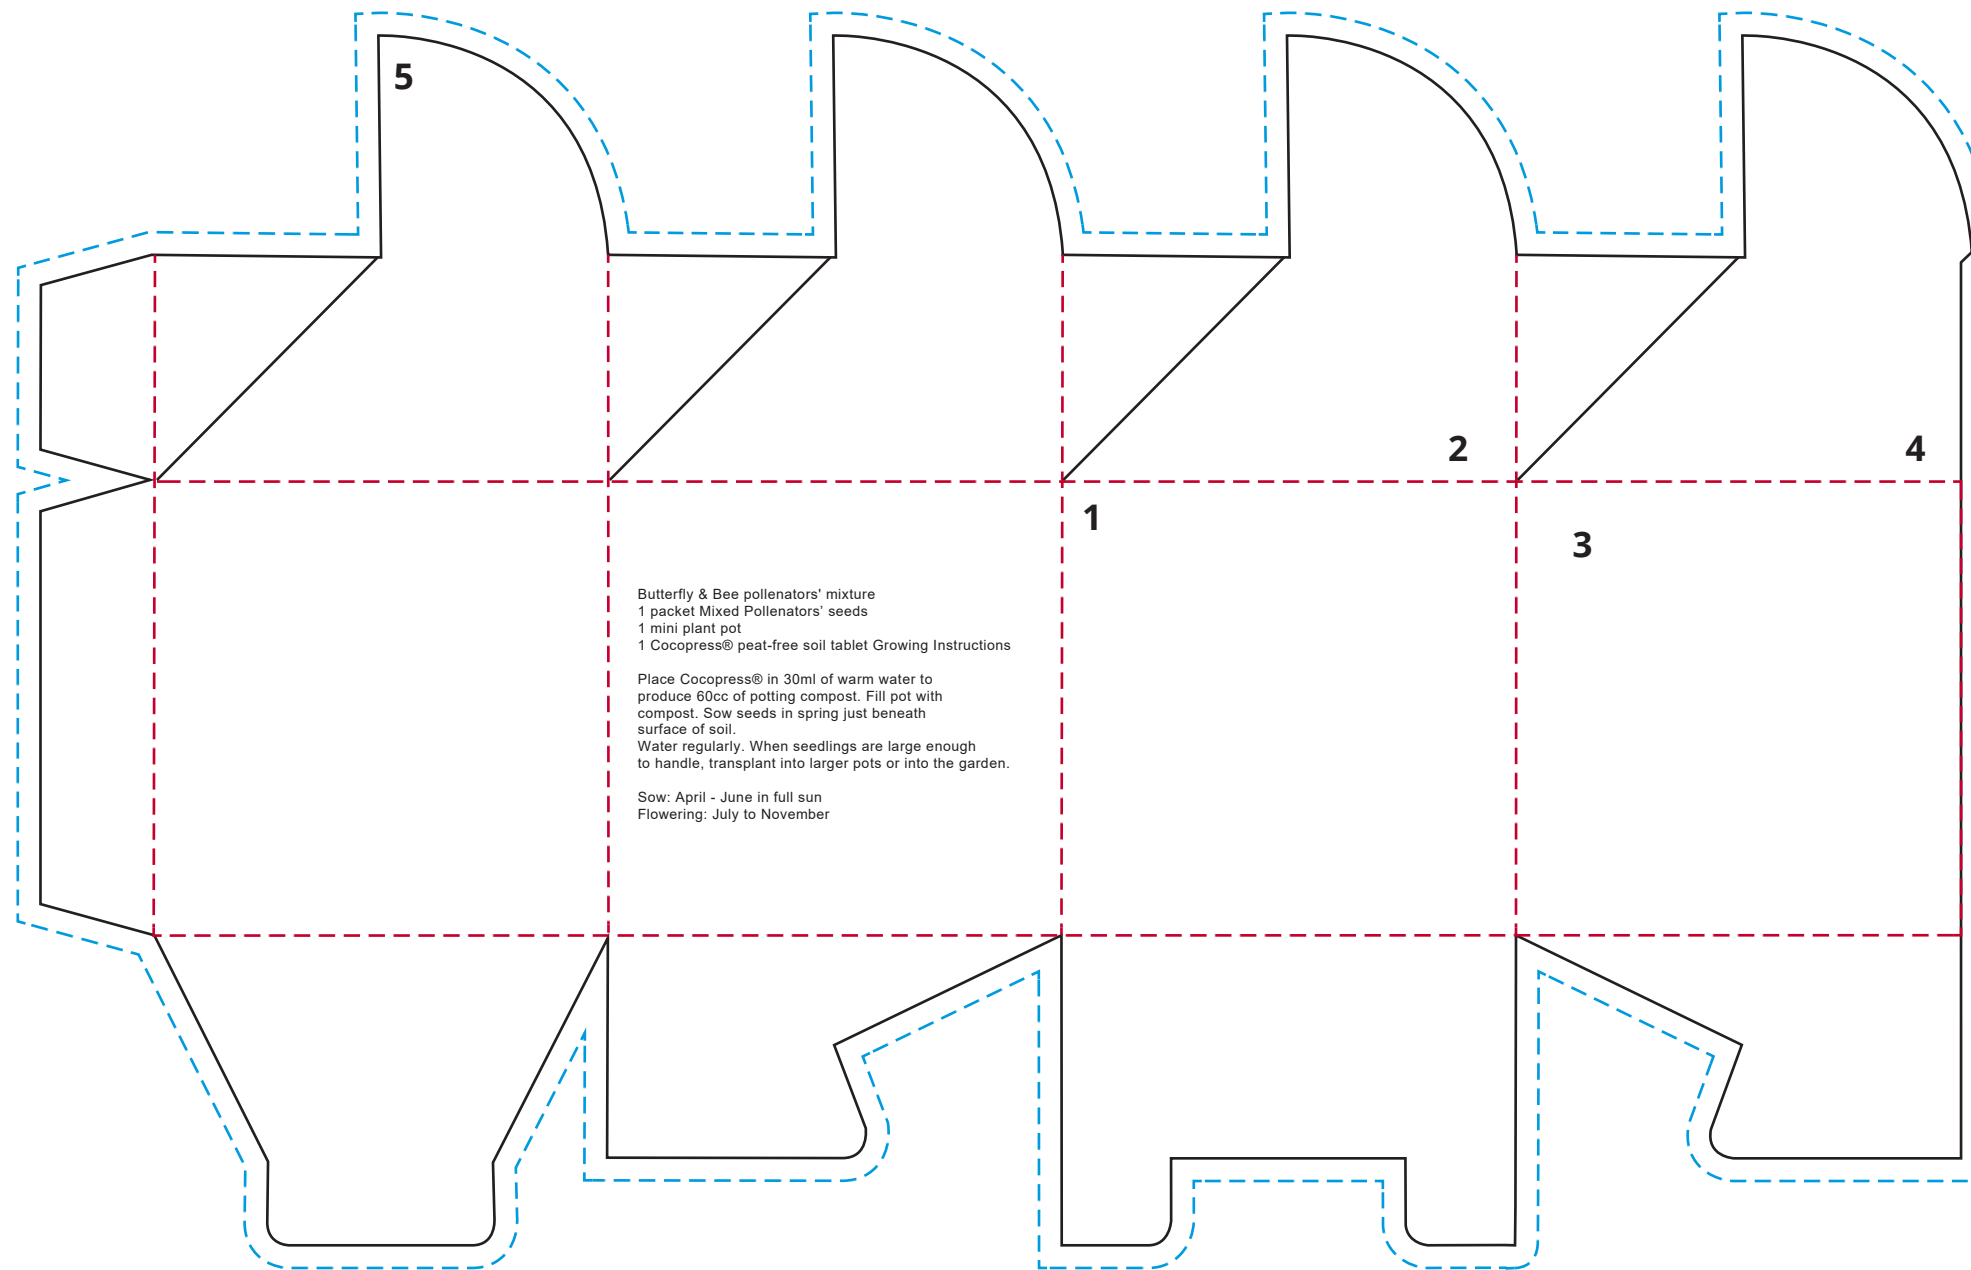

YOUR VISUAL PROOF (2 of 2)

Order Reference xxxxxx
Date created xx/xx/xx
Created by xx

Print area All Over Print
Logo size xx x xxmm
Branding Full Colour

- --- Bleed Area
- Cut Line
- --- Fold Line

**Match the numbers on each panel to the warped image on page 1.
Clip and copy artwork.**

Visual scale 100%.