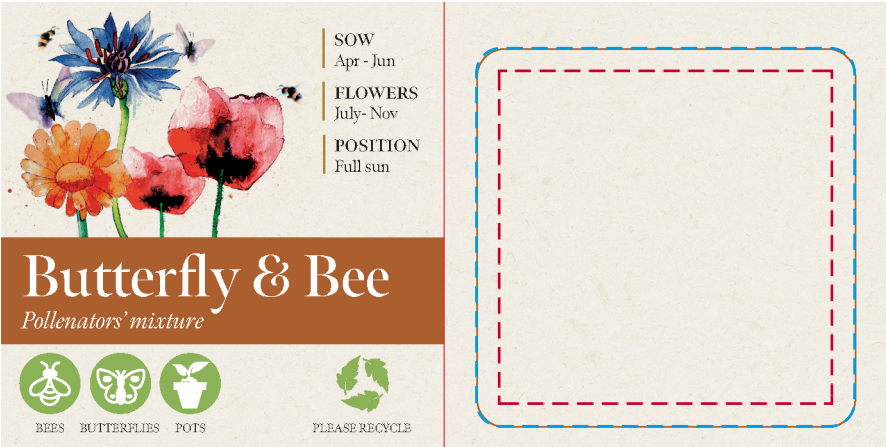

Print area 44 x 44 mm
Logo size xx x xx mm
Branding Full Colour (label)

--- Print Area
--- Bleed

Visual scale 100%.