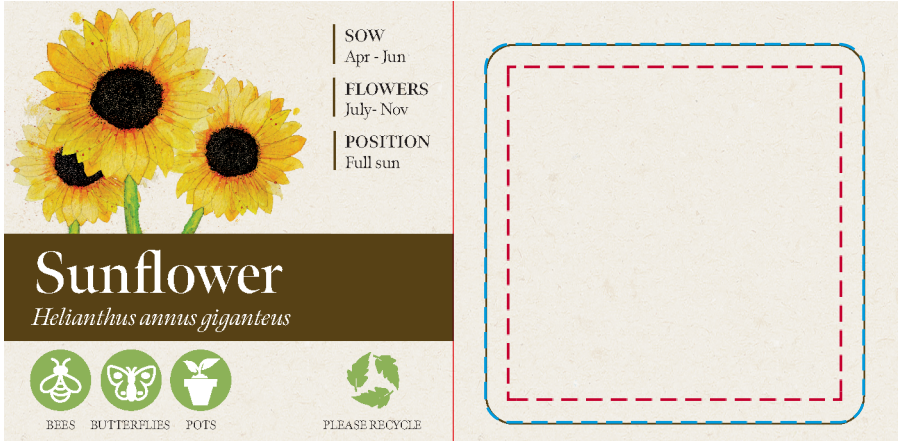

YOUR VISUAL PROOF (1 of 2)

Order Reference	xxxxxxx
Date created	xx/xx/xx
Created by	xx

Product	183770
Colour	Terracotta
Seed Variant	Sunflower
Branding	Full Colour (label)

Artwork Advisories

Full colour printed colours may differ when printed to the final product.

Print area 44 x 44 mm
Logo size xx x xx mm
Branding Full Colour (label)

--- Print Area
--- Bleed

Visual scale 100%.